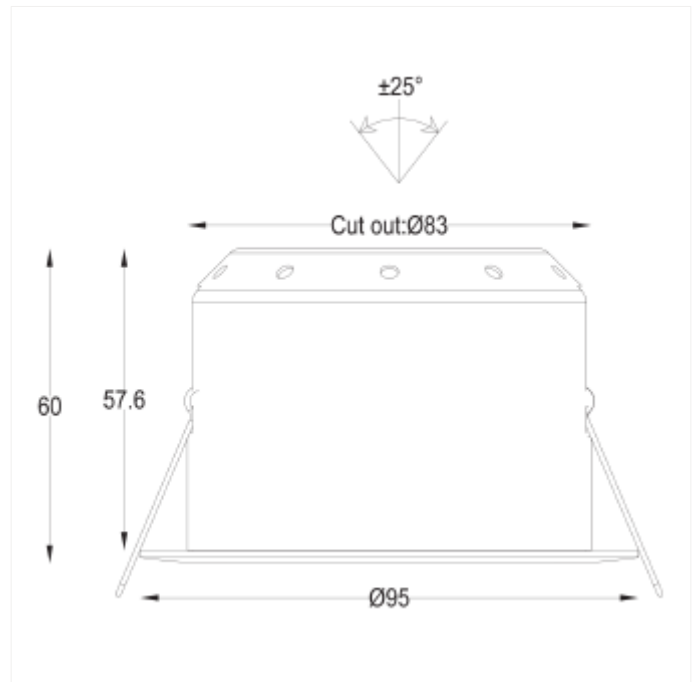

PRODUCT FAMILY SHEET

Anza

Lighting Solutions

Anza

Anza downlight comes with warm white color temperature (2700K) and a secluded light source that gives a comfortable and warm light. The downlight is adjustable and comes with a dimmable driver. Frontring in gold and black is sold separately.

VERSIONS

Art.No	Effect [W]	Cold Lumen [lm]	Lumen Output [lm]	CCT [K]	Beam Angle [°]	Lens Difuser	CRI [>]	Color	Light Control	Connection
102380-36-2-p	8	850	550	2700	36°	Clear	90	Black	Phase-Cut	QuickConnect
102380-36-3-p	8	850	550	2700	36°	Clear	90	White	Phase-Cut	QuickConnect