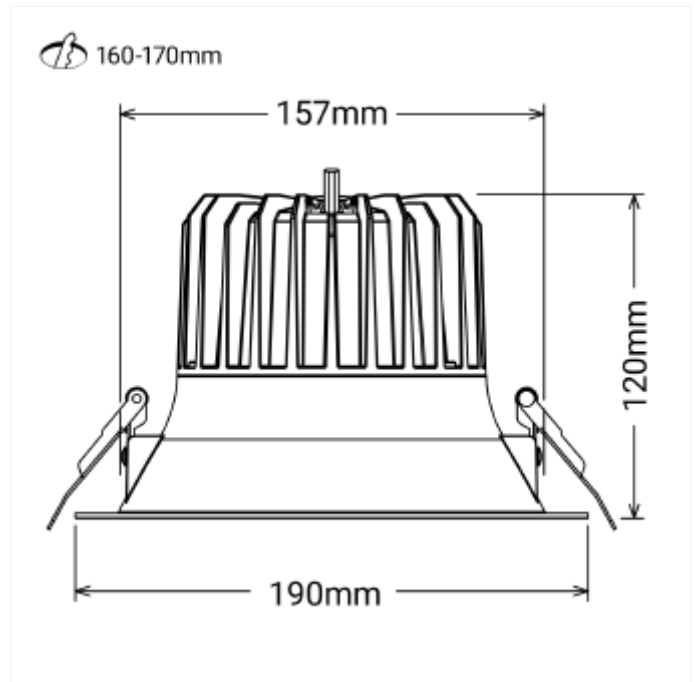

PRODUCT FAMILY SHEET

Ceto R

Lighting Solutions

Ceto R

Ceto R is an elegant retrofit lighting product, ideal for use in corridors, offices, stores, and hotels to create a pleasant atmosphere. With an impressive CRI, CCT, and lumens per watt, Ceto R provides high-quality lighting that meets various needs. The product has an optimal size, with a cutout diameter of Ø160-175mm, making it perfect for replacing older retrofit lighting.

VERSIONS

Art.No	Effect [W]	Cold Lumen [lm]	Lumen Output [lm]	CCT [K]	Beam Angle [°]	Lens Difuser	CRI [>]	Color	Light Control	Connection
102790-36-3	18	2100	1900	2700	36°	Clear	90	White	Phase-Cut	18i3 Quick connectio
102791-36-3	18	2100	1900	3000	36°	Clear	90	White	Phase-Cut	18i3 Quick connectio
102791-36-2	18	2100	1900	3000	36°	Clear	90	Black	Phase-Cut	18i3 Quick connectio
102790-36-2	18	2100	1900	2700	36°	Clear	90	Black	Phase-Cut	18i3 Quick connectio