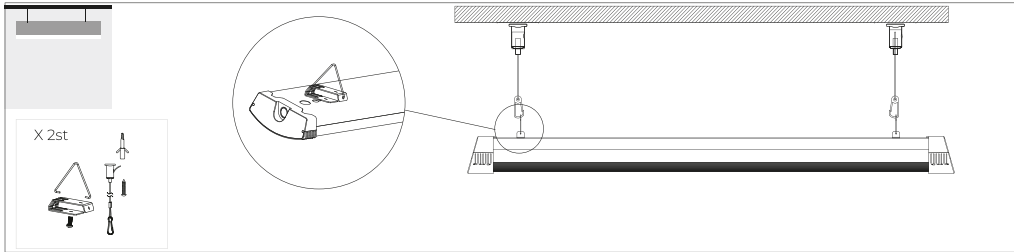

$\varnothing$	mm
mm²	←→
1-2.5	12

Dimmable

Dim+	+
Dim-	-
E	E
N	N
L	L

DALI

DA	DA
DA	DA
E	E
N	N
L	L

5 wires

L2	L2
L1	L1
E	E
N	N
L3	L3