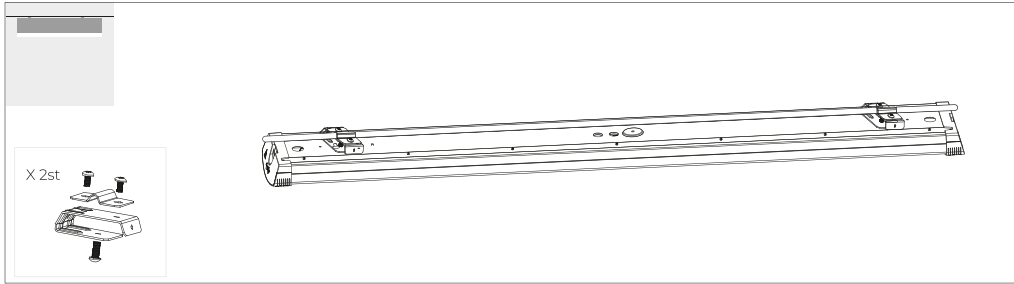

$\varnothing$	mm
mm²	←→
1-2.5	12

Dimmable

Dim+	+
Dim-	-
E	E
N	N
L	L

DALI

DA	DA
DA	DA
E	E
N	N
L	L

5 wires

L2	L2
L1	L1
E	E
N	N
L3	L3