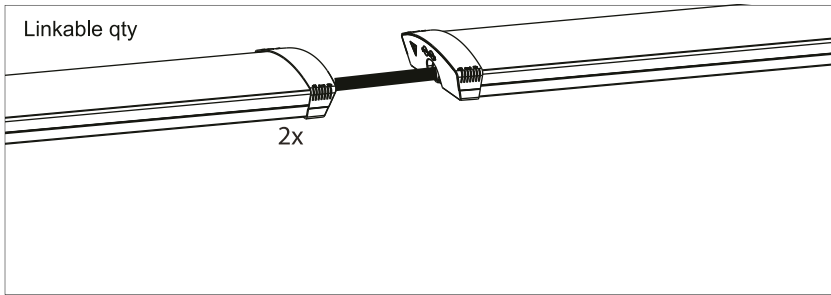

$\varnothing$	mm
mm²	←→
1-2.5	12

Dimmable

Dim+	+
Dim-	-
E	E
N	N
L	L

DALI

DA	DA
DA	DA
E	E
N	N
L	L

5 wires

L2	L2
L1	L1
E	E
N	N
L3	L3