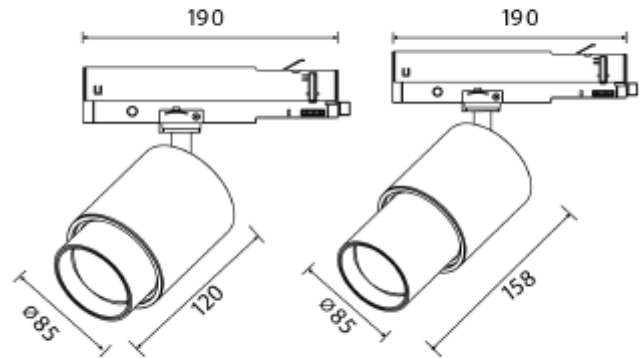

## FDV SPEC SHEET

Zoom Spotlight

Art. no: 101140-660-2

*Lighting Solutions*

### LIGHT TECHNICAL

Lightsource Type:	LED (built in)
Lumen LED (tc=25):	950
Beam Angle:	6-60
CCT (Color Temperature):	3000
CRI / Ra:	80
Color Code:	830
MacAdam (SDCM):	3
Lens (Diffuser):	Clear

### MOUNTING / CONNECTION

Connection:	Track 3-Circuit
Mounting:	Track

### PRODUCT

Ingress Protection:	IP20
Lifetime [h]:	L80B10: 100 000
Color:	Black
Length [mm]:	158
Diameter [mm]:	85
Weight [kg]:	1
Housing Material :	Aluminium