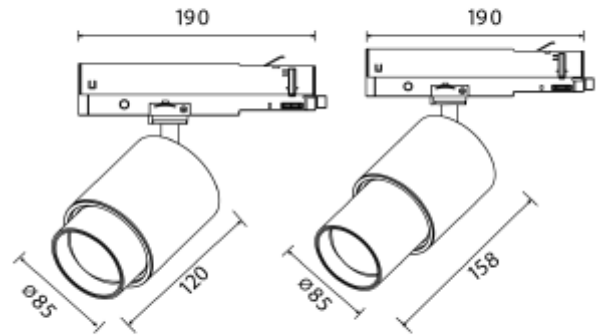

## PRODUCT SHEET

Zoom Spotlight

Art. no: 101142-660-2-p

Lighting Solutions

# Zoom Spotlight

The unique zoom patent makes it possible to vary the beam angle between 6 and 60 degrees making this model highly versatile. The Zoom is available in both black and white versions and is made from robust die-cast aluminum.

### SPECIFICATIONS

Lightsource Type:	LED (built in)
System Power [W]:	20W
CCT (Color Temperature):	3000K
CRI / Ra:	90
Lumen LED (tc=25):	1850lm
Beam Angle:	6-60
Lens (Diffuser):	Clear
Dimming:	Phase-Cut
Flickerfree:	Yes
System Voltage [V]:	230V 50Hz
Connection:	Track 3-Circuit
Mounting:	Track
Lifetime [h]:	L80B10: 100 000h
MacAdam (SDCM):	3
Color:	Black
Length [mm]:	158mm
Diameter [mm]:	85mm
Weight [kg]:	1kg