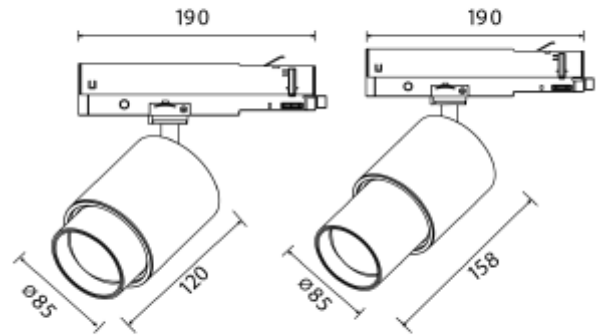

PRODUCT SHEET

Zoom Spotlight

Art. no: 101142-660-3-ddd

Lighting Solutions

Zoom Spotlight

The unique zoom patent makes it possible to vary the beam angle between 6 and 60 degrees making this model highly versatile. The Zoom is available in both black and white versions and is made from robust die-cast aluminum.

SPECIFICATIONS

| | |
|--------------------------|---------------------|
| Lightsource Type: | LED (built in) |
| System Power [W]: | 20W |
| CCT (Color Temperature): | 3000K |
| CRI / Ra: | 90 |
| Lumen LED (tc=25): | 1850lm |
| Beam Angle: | 6-60 |
| Lens (Diffuser): | Clear |
| Dimming: | DALI2 |
| Flickerfree: | Yes |
| System Voltage [V]: | 230V 50Hz |
| Connection: | Track 3-Circuit+dim |
| Mounting: | Track |
| Lifetime [h]: | L80B10: 100 000h |
| MacAdam (SDCM): | 3 |
| Color: | White |
| Length [mm]: | 158mm |
| Diameter [mm]: | 85mm |
| Weight [kg]: | 1kg |