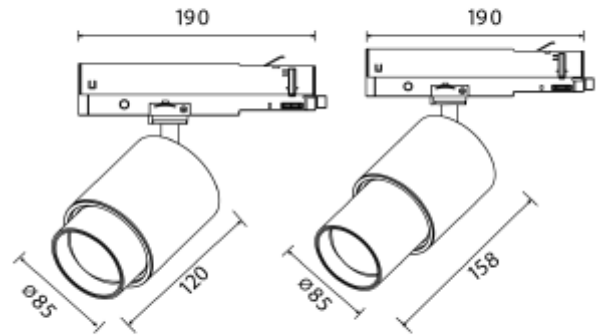

PRODUCT SHEET

Zoom Spotlight

Art. no: 101142-660-3-p

Lighting Solutions

Zoom Spotlight

The unique zoom patent makes it possible to vary the beam angle between 6 and 60 degrees making this model highly versatile. The Zoom is available in both black and white versions and is made from robust die-cast aluminum.

SPECIFICATIONS

Lightsource Type:	LED (built in)
System Power [W]:	20W
CCT (Color Temperature):	3000K
CRI / Ra:	90
Lumen LED (tc=25):	1850lm
Beam Angle:	6-60
Lens (Diffuser):	Clear
Dimming:	Phase-Cut
Flickerfree:	Yes
System Voltage [V]:	230V 50Hz
Connection:	Track 3-Circuit
Mounting:	Track
Lifetime [h]:	L80B10: 100 000h
MacAdam (SDCM):	3
Color:	White
Length [mm]:	158mm
Diameter [mm]:	85mm
Weight [kg]:	1kg