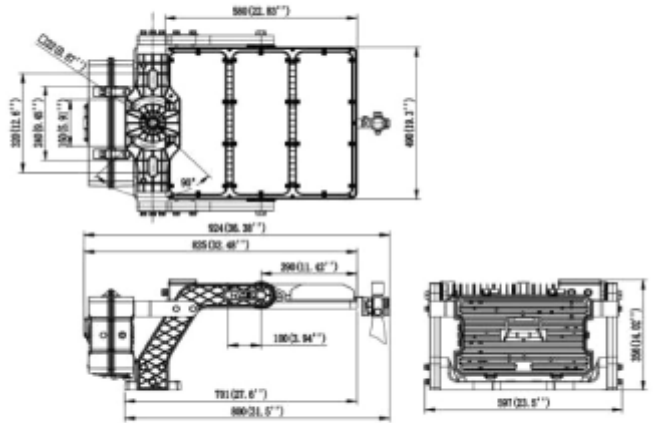

**FDV SPEC SHEET**  
X-Flood  
Art. no: 101313-14-2 -ddd

# X-Flood

Art. no: 101313-14-2 -ddd

## PRODUCT

Ingress Protection:	IP66
Impact Protection:	IK08
Wind force (EPA) [m2] at 0°:	0,39
Operating Temperature [°C]:	-30 - 40
Lifetime [h]:	L80B10: 100 000
Length [mm]:	700
Height [mm]:	510
Width [mm]:	145
Weight [kg]:	33
Housing Material :	Aluminium