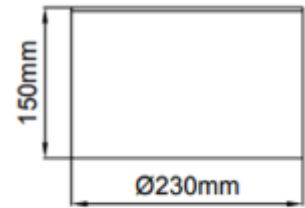

## FDV SPEC SHEET

Leila C Maxi Surface

Art. no: 101375-70-2-ddd

Lighting Solutions

### LIGHT TECHNICAL

|                          |       |
|--------------------------|-------|
| Lumen Output:            | 5731  |
| Lumen LED (tc=25):       | 7200  |
| Beam Angle:              | 70°   |
| CCT (Color Temperature): | 3000  |
| CRI / Ra:                | 80    |
| Color Code:              | 830   |
| MacAdam (SDCM):          | 3     |
| Lens (Diffuser):         | Clear |