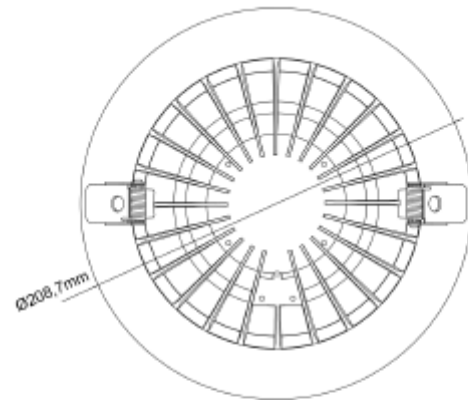

FDV SPEC SHEET

Leila R 1100lm 930 Opal 9W cut out Ø175-205 w/o driver WH
Art. no: 102210-01-3

Lighting Solutions

Leila R 1100lm 930 Opal 9W cut out Ø175-205 w/o driv

Art. no: 102210-01-3

LIGHT TECHNICAL

Lightsource Type:	LED (built in)
Lumen Output:	612
Lumen LED (tc=25):	1100
Beam Angle:	70°
CCT (Color Temperature):	3000
CRI / Ra:	90
Color Code:	930
MacAdam (SDCM):	3
Lens (Diffuser):	Opal

MOUNTING / CONNECTION

Connection:	Depending on driver
Cut-out [mm]:	175-205
Mounting:	Recessed, Ceiling

PRODUCT

To be recessed in insulation:	No
Ingress Protection:	IP20
Lifetime [h]:	L80B10: 100 000
Color:	White
Height [mm]:	85
Diameter [mm]:	209