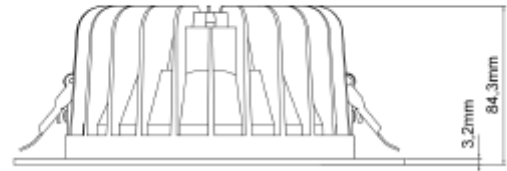

FDV SPEC SHEET

Leila R 1100lm 930 Opal 9W cut out Ø175-205 w/o driver WH
Art. no: 102210-01-3

Lighting Solutions

Leila R 1100lm 930 Opal 9W cut out Ø175-205 w/o driv

Art. no: 102210-01-3

LIGHT TECHNICAL

Lightsource Type:	LED (built in)
Lumen Output:	612
Lumen LED (tc=25):	1100
Beam Angle:	70°
CCT (Color Temperature):	3000
CRI / Ra:	90
Color Code:	930
MacAdam (SDCM):	3
Lens (Diffuser):	Opal

MOUNTING / CONNECTION

Connection:	Depending on driver
Cut-out [mm]:	175-205
Mounting:	Recessed, Ceiling

PRODUCT

To be recessed in insulation:	No
Ingress Protection:	IP20
Lifetime [h]:	L80B10: 100 000
Color:	White
Height [mm]:	85
Diameter [mm]:	209