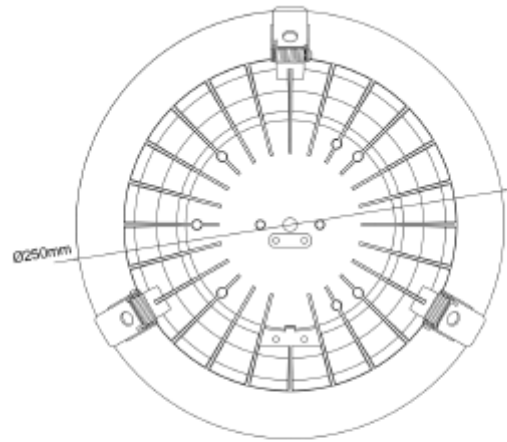

FDV SPEC SHEET

Leila R 1500lm 930 Opal 13W cut out Ø240 w/o driver WH
Art. no: 102220-01-3

Lighting Solutions

Leila R 1500lm 930 Opal 13W cut out Ø240 w/o driver

Art. no: 102220-01-3

LIGHT TECHNICAL

Lightsource Type:	LED (built in)
Lumen Output:	1095
Lumen LED (tc=25):	1500
Beam Angle:	70°
CCT (Color Temperature):	3000
CRI / Ra:	90
Color Code:	930
MacAdam (SDCM):	3
Lens (Diffuser):	Opal

MOUNTING / CONNECTION

Connection:	Depending on driver
Cut-out [mm]:	240
Mounting:	Recessed, Ceiling

PRODUCT

To be recessed in insulation:	No
Ingress Protection:	IP20
Lifetime [h]:	L80B10: 100 000
Color:	White
Height [mm]:	84
Diameter [mm]:	250