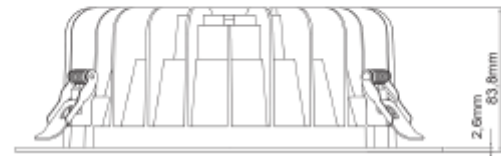

FDV SPEC SHEET

Leila R 1500lm 930 Opal 13W cut out Ø240 w/o driver WH
Art. no: 102220-01-3

Lighting Solutions

Leila R 1500lm 930 Opal 13W cut out Ø240 w/o driver

Art. no: 102220-01-3

LIGHT TECHNICAL

Lightsource Type:	LED (built in)
Lumen Output:	1095
Lumen LED (tc=25):	1500
Beam Angle:	70°
CCT (Color Temperature):	3000
CRI / Ra:	90
Color Code:	930
MacAdam (SDCM):	3
Lens (Diffuser):	Opal

MOUNTING / CONNECTION

Connection:	Depending on driver
Cut-out [mm]:	240
Mounting:	Recessed, Ceiling

PRODUCT

To be recessed in insulation:	No
Ingress Protection:	IP20
Lifetime [h]:	L80B10: 100 000
Color:	White
Height [mm]:	84
Diameter [mm]:	250