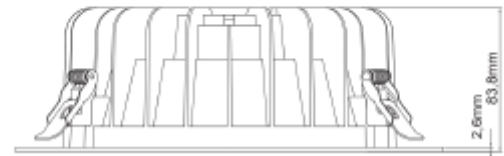

FDV SPEC SHEET

Leila R 1500lm 930 Opal 13W cut out Ø210-240 w/o driver WH
Art. no: 102221-01-3

Lighting Solutions

Leila R 1500lm 930 Opal 13W cut out Ø210-240 w/o dri

Art. no: 102221-01-3

LIGHT TECHNICAL

Lightsource Type:	LED (built in)
Lumen Output:	1095
Lumen LED (tc=25):	1500
Beam Angle:	70
CCT (Color Temperature):	3000
CRI / Ra:	90
Color Code:	930
MacAdam (SDCM):	2
Lens (Diffuser):	Opal

Connection:	Depending on driver
Cut-out [mm]:	210-240
Mounting:	Recessed, Ceiling

PRODUCT

To be recessed in insulation:	No
Ingress Protection:	IP20
Lifetime [h]:	L80B10: 100 000
Color:	White
Height [mm]:	84
Diameter [mm]:	250