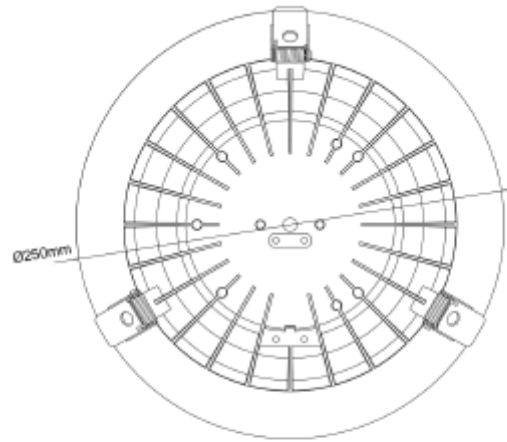

FDV SPEC SHEET

Leila R 1500lm 930 Opal 13W cut out Ø210-240 w/o driver WH
Art. no: 102221-01-3

Lighting Solutions

Leila R 1500lm 930 Opal 13W cut out Ø210-240 w/o dri

Art. no: 102221-01-3

LIGHT TECHNICAL

Lightsource Type:	LED (built in)
Lumen Output:	1095
Lumen LED (tc=25):	1500
Beam Angle:	70
CCT (Color Temperature):	3000
CRI / Ra:	90
Color Code:	930
MacAdam (SDCM):	2
Lens (Diffuser):	Opal

Connection:	Depending on driver
Cut-out [mm]:	210-240
Mounting:	Recessed, Ceiling

PRODUCT

To be recessed in insulation:	No
Ingress Protection:	IP20
Lifetime [h]:	L80B10: 100 000
Color:	White
Height [mm]:	84
Diameter [mm]:	250