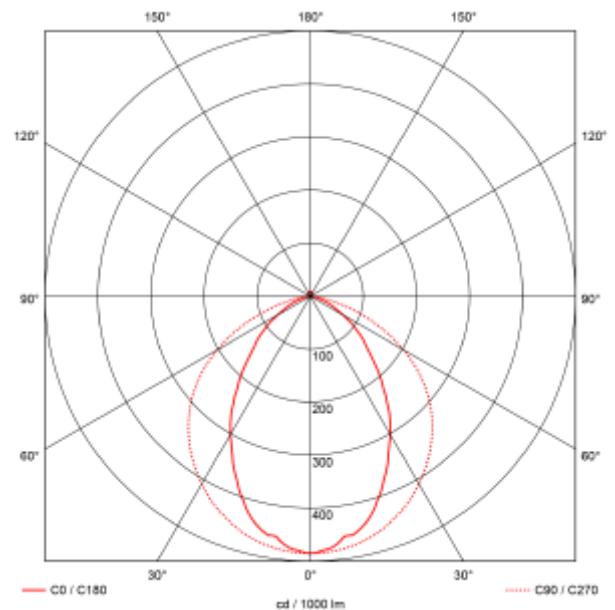

PRODUCT SHEET

C Line NWC

Art. no: 102517-2-NW-01-1

Lighting Solutions

C Line NWC

SPECIFICATIONS	
Lightsource Type:	LED (replaceable)
System Power [W]:	80W
CCT (Color Temperature):	4000K
CRI / Ra:	80
Lumen Output:	13600lm
Lumen LED (tc=25):	15800lm
Beam Angle:	90°
Lens (Diffuser):	Clear
Dimming:	Norlux Wireless Connect
Flickerfree:	Yes
System Voltage [V]:	230V 50Hz
Connection:	Quickconnectx2
Mounting:	Surface, Ceiling
Lifetime [h]:	L80: 100 000h
Lumen/W:	170lm/W
MacAdam (SDCM):	3
Color:	Steel
Length [mm]:	1550mm
Height [mm]:	50mm
Width [mm]:	76mm
Weight [kg]:	2,54kg

C Line NWC is an industrial light fixture for ceiling mounting, with input for mounting Norlux Wireless Connect sensor or node. With Norlux Wireless Connect integrated into the luminaire, you have modern lighting control technology without the need for extra cabling. This opens up opportunities for control, dimming, individual grouping, and sensor integration completely wirelessly with Bluetooth communication. Simple programming via smartphone (iOS or Android). The luminaire has many applications such as industrial and warehouse use.