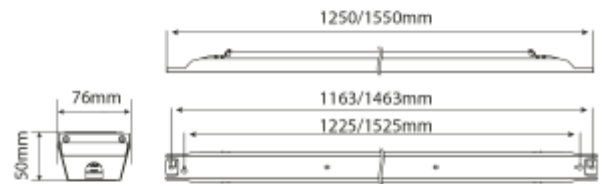

PRODUCT SHEET

C Line NWC

Art. no: 102517-2-NW-01-1

Lighting Solutions

C Line NWC

SPECIFICATIONS	
Lightsource Type:	LED (replaceable)
System Power [W]:	80W
CCT (Color Temperature):	4000K
CRI / Ra:	80
Lumen Output:	13600lm
Lumen LED (tc=25):	15800lm
Beam Angle:	90°
Lens (Diffuser):	Clear
Dimming:	Norlux Wireless Connect
Flickerfree:	Yes
System Voltage [V]:	230V 50Hz
Connection:	Quickconnectx2
Mounting:	Surface, Ceiling
Lifetime [h]:	L80: 100 000h
Lumen/W:	170lm/W
MacAdam (SDCM):	3
Color:	Steel
Length [mm]:	1550mm
Height [mm]:	50mm
Width [mm]:	76mm
Weight [kg]:	2,54kg

C Line NWC is an industrial light fixture for ceiling mounting, with input for mounting Norlux Wireless Connect sensor or node. With Norlux Wireless Connect integrated into the luminaire, you have modern lighting control technology without the need for extra cabling. This opens up opportunities for control, dimming, individual grouping, and sensor integration completely wirelessly with Bluetooth communication. Simple programming via smartphone (iOS or Android). The luminaire has many applications such as industrial and warehouse use.