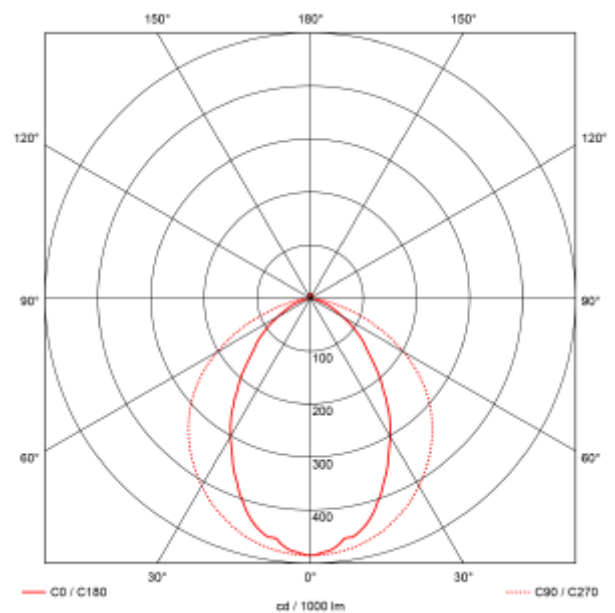

PRODUCT SHEET

C Line NWC

Art. no: 102517-NW-01-1

Lighting Solutions

C Line NWC

SPECIFICATIONS

Lightsource Type:	LED (replaceable)
System Power [W]:	80W
CCT (Color Temperature):	4000K
CRI / Ra:	80
Lumen Output:	13600lm
Lumen LED (tc=25):	15800lm
Beam Angle:	90°
Lens (Diffuser):	Clear
Dimming:	Norlux Wireless Connect
Flickerfree:	Yes
System Voltage [V]:	230V 50Hz
Connection:	QuickConnect
Mounting:	Surface, Ceiling
Lifetime [h]:	L80: 100 000h
Lumen/W:	170lm/W
MacAdam (SDCM):	3
Color:	Steel
Length [mm]:	1550mm
Height [mm]:	50mm
Width [mm]:	76mm
Weight [kg]:	2,54kg

C Line NWC is an industrial light fixture for ceiling mounting, with input for mounting Norlux Wireless Connect sensor or node. With Norlux Wireless Connect integrated into the luminaire, you have modern lighting control technology without the need for extra cabling. This opens up opportunities for control, dimming, individual grouping, and sensor integration completely wirelessly with Bluetooth communication. Simple programming via smartphone (iOS or Android). The luminaire has many applications such as industrial and warehouse use.