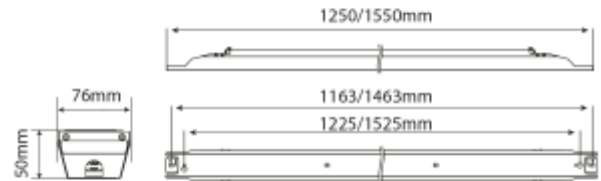

PRODUCT SHEET

C Line NWC

Art. no: 102517-NW-01-1

Lighting Solutions

C Line NWC

SPECIFICATIONS

Lightsource Type:	LED (replaceable)
System Power [W]:	80W
CCT (Color Temperature):	4000K
CRI / Ra:	80
Lumen Output:	13600lm
Lumen LED (tc=25):	15800lm
Beam Angle:	90°
Lens (Diffuser):	Clear
Dimming:	Norlux Wireless Connect
Flickerfree:	Yes
System Voltage [V]:	230V 50Hz
Connection:	QuickConnect
Mounting:	Surface, Ceiling
Lifetime [h]:	L80: 100 000h
Lumen/W:	170lm/W
MacAdam (SDCM):	3
Color:	Steel
Length [mm]:	1550mm
Height [mm]:	50mm
Width [mm]:	76mm
Weight [kg]:	2,54kg

C Line NWC is an industrial light fixture for ceiling mounting, with input for mounting Norlux Wireless Connect sensor or node. With Norlux Wireless Connect integrated into the luminaire, you have modern lighting control technology without the need for extra cabling. This opens up opportunities for control, dimming, individual grouping, and sensor integration completely wirelessly with Bluetooth communication. Simple programming via smartphone (iOS or Android). The luminaire has many applications such as industrial and warehouse use.