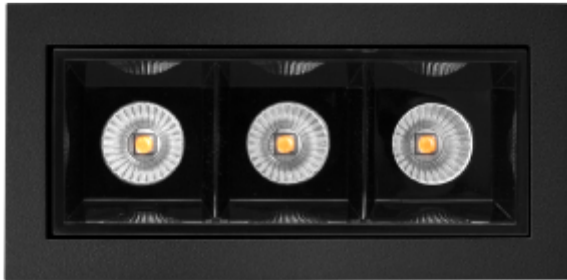

FDV SPEC SHEET

Cold 3

Art. no: 1106-30-2

Lighting Solutions

83x36mm

Cold 3

Art. no: 1106-30-2

LIGHT TECHNICAL

Lightsource Type:	LED (built in)
Lumen Output:	500
Lumen LED (tc=25):	700
Beam Angle:	30°
CCT (Color Temperature):	3000
CRI / Ra:	90
Color Code:	930
MacAdam (SDCM):	2
Lens (Diffuser):	None

MOUNTING / CONNECTION

Connection:	Depending on driver
Cut-out [mm]:	83x36
Mounting:	Recessed, Ceiling

ELECTRICAL DATA

Dimming:	Depending on Driver
System Power [W]:	6
System Voltage [V]:	230V 50Hz
Protection Class:	3
Socket / Cap-Base:	N/A
Current Output [mA]:	700
Voltage Forward Max [V]:	9

FDV SPEC SHEET

Cold 3

Art. no: 1106-30-2

Lighting Solutions

PRODUCT

To be recessed in insulation:	No
Ingress Protection:	IP20
Lifetime [h]:	L80B10: 50.000
Color:	Black
Length [mm]:	90
Height [mm]:	52
Width [mm]:	44
Weight [kg]:	0,16
Housing Material :	Aluminium
Material 2:	Mechanical installed part(Steel