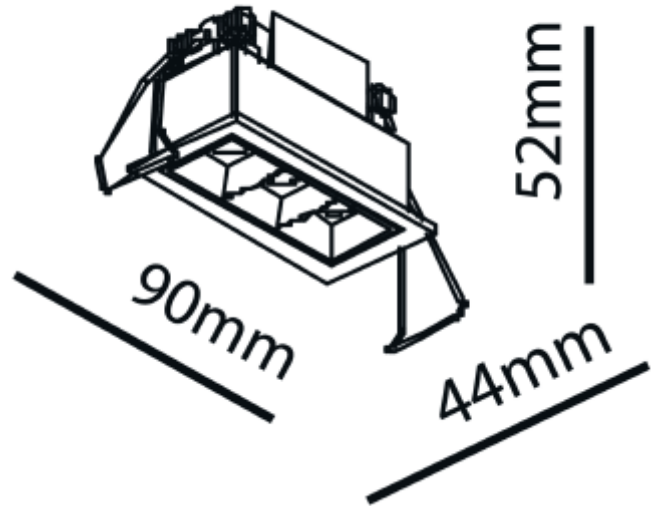

FDV SPEC SHEET

Cold 3

Art. no: 1106-30-2

Lighting Solutions

83x36mm

Cold 3

Art. no: 1106-30-2

LIGHT TECHNICAL

Lightsource Type:	LED (built in)
Lumen Output:	500
Lumen LED (tc=25):	700
Beam Angle:	30°
CCT (Color Temperature):	3000
CRI / Ra:	90
Color Code:	930
MacAdam (SDCM):	2
Lens (Diffuser):	None

MOUNTING / CONNECTION

Connection:	Depending on driver
Cut-out [mm]:	83x36
Mounting:	Recessed, Ceiling

ELECTRICAL DATA

Dimming:	Depending on Driver
System Power [W]:	6
System Voltage [V]:	230V 50Hz
Protection Class:	3
Socket / Cap-Base:	N/A
Current Output [mA]:	700
Voltage Forward Max [V]:	9

FDV SPEC SHEET

Cold 3

Art. no: 1106-30-2

Lighting Solutions

PRODUCT

To be recessed in insulation:	No
Ingress Protection:	IP20
Lifetime [h]:	L80B10: 50.000
Color:	Black
Length [mm]:	90
Height [mm]:	52
Width [mm]:	44
Weight [kg]:	0,16
Housing Material :	Aluminium
Material 2:	Mechanical installed part(Steel