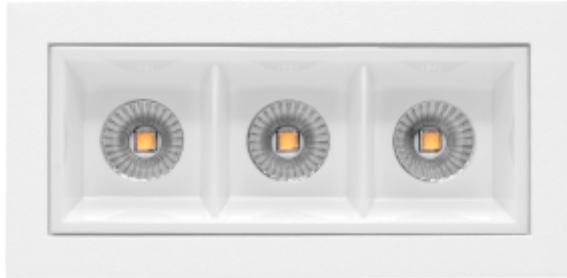

FDV SPEC SHEET

Cold 3

Art. no: 1106-30-3

NORLUX®

Lighting Solutions

83x36mm

Cold 3

A⁺⁺

Art. no: 1106-30-3

LIGHT TECHNICAL

Lightsource Type:	LED (built in)
Lumen Output:	500
Lumen LED (tc=25):	700
Beam Angle:	30°
CCT (Color Temperature):	3000
CRI / Ra:	90
Color Code:	930
MacAdam (SDCM):	2
Lens (Diffuser):	None

MOUNTING / CONNECTION

Connection:	Depending on driver
Cut-out [mm]:	83x36
Mounting:	Recessed, Ceiling

ELECTRICAL DATA

Dimming:	Depending on Driver
System Power [W]:	6
System Voltage [V]:	230V 50Hz
Protection Class:	3
Socket / Cap-Base:	N/A
Current Output [mA]:	700
Voltage Forward Max [V]:	9

FDV SPEC SHEET

Cold 3

Art. no: 1106-30-3

Lighting Solutions

PRODUCT

To be recessed in insulation:	No
Ingress Protection:	IP20
Lifetime [h]:	L80B10: 50.000
Color:	White
Length [mm]:	90
Height [mm]:	52
Width [mm]:	44
Weight [kg]:	0,16
Housing Material :	Aluminium
Material 2:	Mechanical installed part(Steel