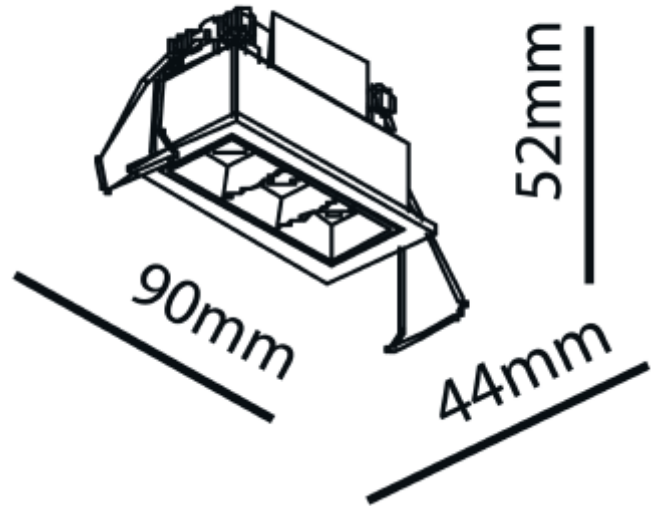

FDV SPEC SHEET

Cold 3

Art. no: 1106-30-3

NORLUX®

Lighting Solutions

83x36mm

Cold 3

A⁺⁺

Art. no: 1106-30-3

LIGHT TECHNICAL

Lightsource Type:	LED (built in)
Lumen Output:	500
Lumen LED (tc=25):	700
Beam Angle:	30°
CCT (Color Temperature):	3000
CRI / Ra:	90
Color Code:	930
MacAdam (SDCM):	2
Lens (Diffuser):	None

MOUNTING / CONNECTION

Connection:	Depending on driver
Cut-out [mm]:	83x36
Mounting:	Recessed, Ceiling

ELECTRICAL DATA

Dimming:	Depending on Driver
System Power [W]:	6
System Voltage [V]:	230V 50Hz
Protection Class:	3
Socket / Cap-Base:	N/A
Current Output [mA]:	700
Voltage Forward Max [V]:	9

FDV SPEC SHEET

Cold 3

Art. no: 1106-30-3

Lighting Solutions

PRODUCT

To be recessed in insulation:	No
Ingress Protection:	IP20
Lifetime [h]:	L80B10: 50.000
Color:	White
Length [mm]:	90
Height [mm]:	52
Width [mm]:	44
Weight [kg]:	0,16
Housing Material :	Aluminium
Material 2:	Mechanical installed part(Steel