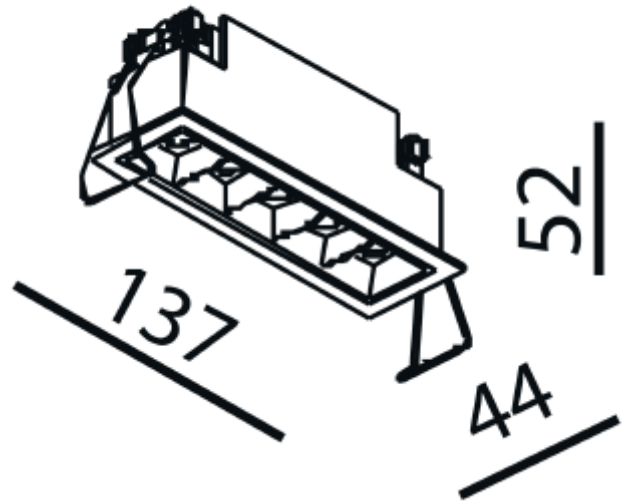

FDV SPEC SHEET

Cold 5

Art. no: 1107-30-2

Lighting Solutions

 130x36mm

Cold 5

Art. no: 1107-30-2

LIGHT TECHNICAL

Lightsource Type:	LED (built in)
Lumen Output:	805
Lumen LED (tc=25):	1150
Beam Angle:	30°
CCT (Color Temperature):	3000
CRI / Ra:	90
Color Code:	930
MacAdam (SDCM):	2
Lens (Diffuser):	None

MOUNTING / CONNECTION

Connection:	Depending on driver
Cut-out [mm]:	130x36
Mounting:	Recessed, Ceiling

ELECTRICAL DATA

Dimming:	Depending on Driver
System Power [W]:	10
System Voltage [V]:	230V 50Hz
Protection Class:	3
Socket / Cap-Base:	N/A
Current Output [mA]:	700
Voltage Forward Max [V]:	15

FDV SPEC SHEET

Cold 5

Art. no: 1107-30-2

Lighting Solutions

PRODUCT

To be recessed in insulation:	No
Ingress Protection:	IP20
Lifetime [h]:	L80B10: 100 000
Color:	Black
Length [mm]:	137
Height [mm]:	52
Width [mm]:	44
Weight [kg]:	0,32
Housing Material :	Aluminium
Material 2:	Mechanical installed part(Steel