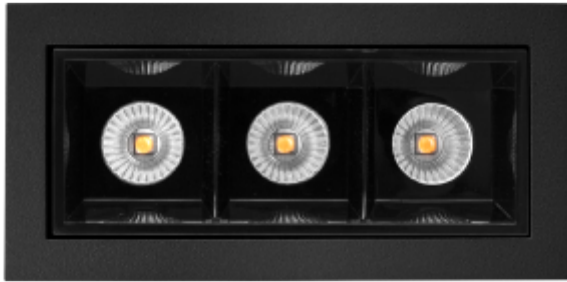

FDV SPEC SHEET

Cold 3

Art. no: 1116-30-2

NORLUX®

Lighting Solutions