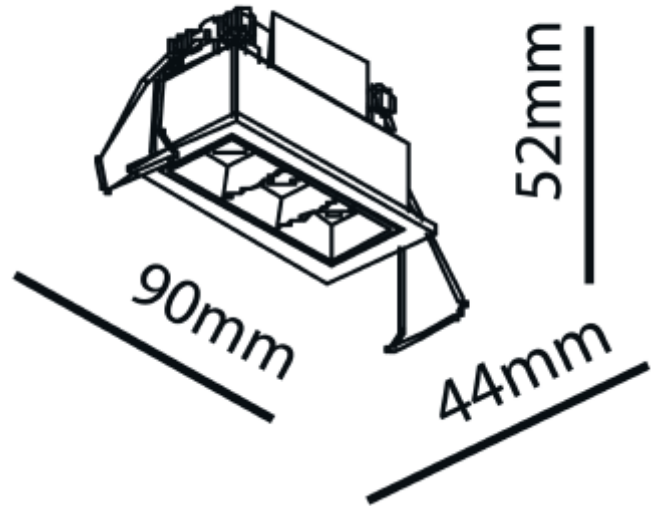

# NORLUX®

Lighting Solutions

83x36mm

### LIGHT TECHNICAL

Lightsource Type:	LED (built in)
Lumen Output:	500
Lumen LED (tc=25):	650
Beam Angle:	30°
CCT (Color Temperature):	2700
CRI / Ra:	90
Color Code:	927
MacAdam (SDCM):	2
Lens (Diffuser):	None

### MOUNTING / CONNECTION

Connection:	Depending on driver
Cut-out [mm]:	83x36
Mounting:	Recessed, Ceiling

### PRODUCT

To be recessed in insulation:	No
Ingress Protection:	IP20
Lifetime [h]:	L80B10: 50.000
Color:	Black
Length [mm]:	90
Height [mm]:	52
Width [mm]:	44
Weight [kg]:	0,16
Housing Material :	Aluminium
Material 2:	Mechanical installed part(Steel