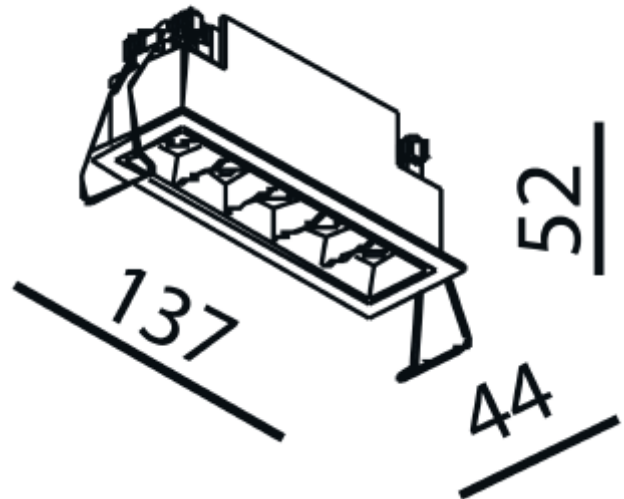

FDV SPEC SHEET

Cold 5

Art. no: 1117-30-3

Lighting Solutions

 130x36mm

Cold 5

Art. no: 1117-30-3

LIGHT TECHNICAL

Lightsource Type:	LED (built in)
Lumen Output:	805
Lumen LED (tc=25):	1050
Beam Angle:	30°
CCT (Color Temperature):	2700
CRI / Ra:	90
Color Code:	927
MacAdam (SDCM):	2
Lens (Diffuser):	None

MOUNTING / CONNECTION

Connection:	Depending on driver
Cut-out [mm]:	130x36
Mounting:	Recessed, Ceiling

ELECTRICAL DATA

Dimming:	Depending on Driver
System Power [W]:	10
System Voltage [V]:	230V 50Hz
Protection Class:	3
Socket / Cap-Base:	N/A
Current Output [mA]:	700
Voltage Forward Max [V]:	15

FDV SPEC SHEET

Cold 5

Art. no: 1117-30-3

Lighting Solutions

PRODUCT

To be recessed in insulation:	No
Ingress Protection:	IP20
Lifetime [h]:	L80B10: 100 000
Color:	White
Length [mm]:	137
Height [mm]:	52
Width [mm]:	44
Weight [kg]:	0,32
Housing Material :	Aluminium
Material 2:	Mechanical installed part(Steel