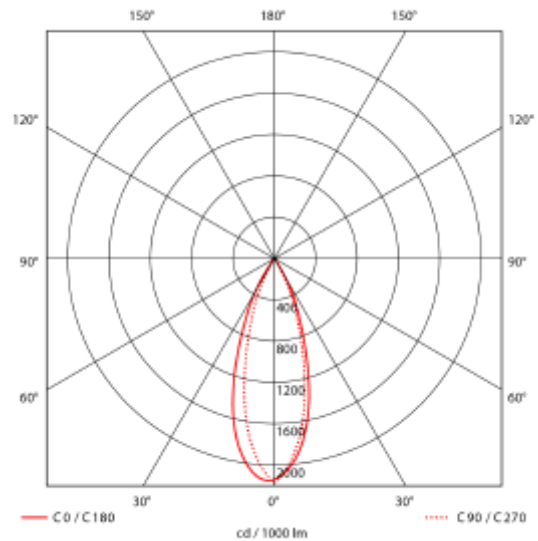

PRODUCT SHEET

Acrux Adjustable
Art. no: 2102-36-2

Lighting Solutions

Acrux Adjustable

82-88mm

SPECIFICATIONS

Lightsource Type:	LED (built in)
System Power [W]:	10W
CCT (Color Temperature):	2700K
CRI / Ra:	90
Lumen Output:	650lm
Lumen LED (tc=25):	650lm
Beam Angle:	36°
Lens (Diffuser):	Clear
Dimming:	Phase-Cut
System Voltage [V]:	230V 50Hz
Connection:	QuickConnect
Mounting:	Recessed, Ceiling
Cut-out [mm]:	Ø82-Ø88mm
Lifetime [h]:	L80B10: 100 000h
Lumen/W:	61lm/W
MacAdam (SDCM):	3
Color:	Black
Height [mm]:	55mm
Width [mm]:	95mm
To be recessed in insulation:	No