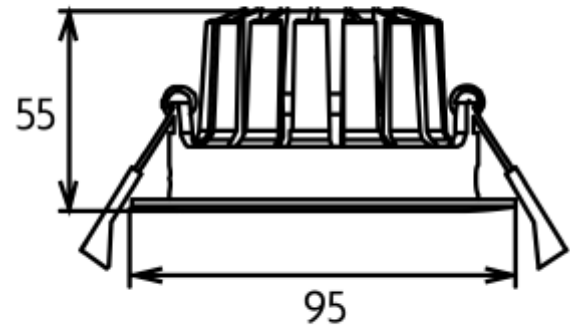

PRODUCT SHEET

Acrux Adjustable
Art. no: 2102-36-2

Lighting Solutions

Acrux Adjustable

82-88mm

SPECIFICATIONS

Lightsource Type:	LED (built in)
System Power [W]:	10W
CCT (Color Temperature):	2700K
CRI / Ra:	90
Lumen Output:	650lm
Lumen LED (tc=25):	650lm
Beam Angle:	36°
Lens (Diffuser):	Clear
Dimming:	Phase-Cut
System Voltage [V]:	230V 50Hz
Connection:	QuickConnect
Mounting:	Recessed, Ceiling
Cut-out [mm]:	Ø82-Ø88mm
Lifetime [h]:	L80B10: 100 000h
Lumen/W:	61lm/W
MacAdam (SDCM):	3
Color:	Black
Height [mm]:	55mm
Width [mm]:	95mm
To be recessed in insulation:	No

Adjustable downlight with IP54 classification. Low glare and secluded light source and with modern reflector. Suitable for all rooms included bathroom. Complete with dimmable driver and quick connect for easy installation.