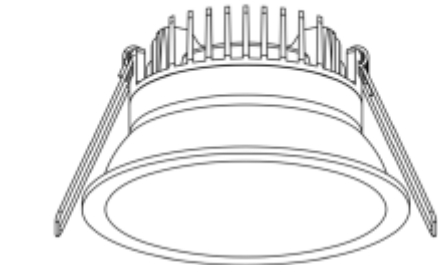

PRODUCT SHEET

Ceto Mini Fixed

Art. no: 21927-D2W-36-3

Lighting Solutions

Ceto Mini Fixed

83mm

Ceto Mini fixed is a low downlight with 7W effect. With recessed light source, low blending, CRI95 and 36° beam angle, this is the natural choice where you want to create an exclusive and comfortable lighting. Phase-cut driver included.

A++

SPECIFICATIONS

Lightsource Type:	LED (built in)
System Power [W]:	8W
CCT (Color Temperature):	3000-1800K D2W
CRI / Ra:	95
Lumen Output:	500lm
Lumen LED (tc=25):	550lm
Beam Angle:	36°
Lens (Diffuser):	Clear
Dimming:	Phase-Cut
Flickerfree:	Yes
System Voltage [V]:	230V 50Hz
Connection:	QuickConnect
Mounting:	Recessed, Ceiling
Cut-out [mm]:	Ø83mm
Lifetime [h]:	L80B10: 100 000h
Lumen/W:	63lm/W
MacAdam (SDCM):	3
Height [mm]:	47mm
Width [mm]:	90mm
Diameter [mm]:	90mm
To be recessed in insulation:	No