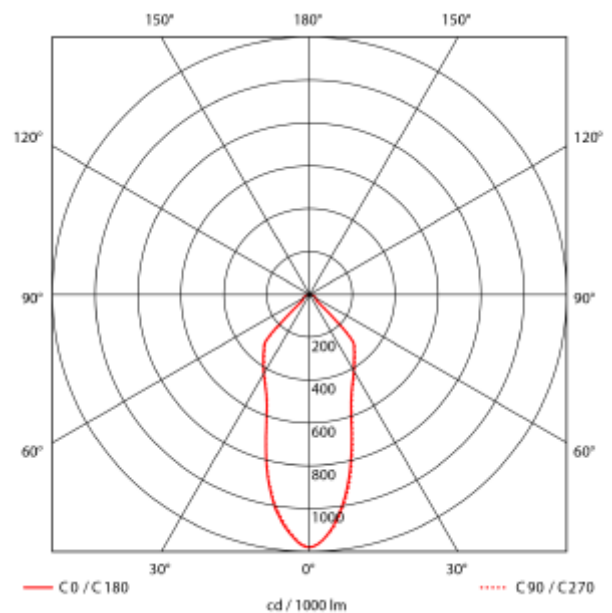

PRODUCT SHEET

Ceto Mini Fixed

Art. no: 21927-D2W-36-3

Lighting Solutions

Ceto Mini Fixed

83mm

Ceto Mini fixed is a low downlight with 7W effect. With recessed light source, low blending, CRI95 and 36° beam angle, this is the natural choice where you want to create an exclusive and comfortable lighting. Phase-cut driver included.

A++

SPECIFICATIONS

Lightsource Type:	LED (built in)
System Power [W]:	8W
CCT (Color Temperature):	3000-1800K D2W
CRI / Ra:	95
Lumen Output:	500lm
Lumen LED (tc=25):	550lm
Beam Angle:	36°
Lens (Diffuser):	Clear
Dimming:	Phase-Cut
Flickerfree:	Yes
System Voltage [V]:	230V 50Hz
Connection:	QuickConnect
Mounting:	Recessed, Ceiling
Cut-out [mm]:	Ø83mm
Lifetime [h]:	L80B10: 100 000h
Lumen/W:	63lm/W
MacAdam (SDCM):	3
Height [mm]:	47mm
Width [mm]:	90mm
Diameter [mm]:	90mm
To be recessed in insulation:	No