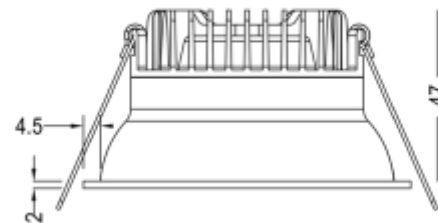

PRODUCT SHEET

Ceto Mini Fixed

Art. no: 21927-D2W-36-3

Lighting Solutions

Ceto Mini Fixed

83mm

Ceto Mini fixed is a low downlight with 7W effect. With recessed light source, low blending, CRI95 and 36° beam angle, this is the natural choice where you want to create an exclusive and comfortable lighting. Phase-cut driver included.

A++

SPECIFICATIONS

Lightsource Type:	LED (built in)
System Power [W]:	8W
CCT (Color Temperature):	3000-1800K D2W
CRI / Ra:	95
Lumen Output:	500lm
Lumen LED (tc=25):	550lm
Beam Angle:	36°
Lens (Diffuser):	Clear
Dimming:	Phase-Cut
Flickerfree:	Yes
System Voltage [V]:	230V 50Hz
Connection:	QuickConnect
Mounting:	Recessed, Ceiling
Cut-out [mm]:	Ø83mm
Lifetime [h]:	L80B10: 100 000h
Lumen/W:	63lm/W
MacAdam (SDCM):	3
Height [mm]:	47mm
Width [mm]:	90mm
Diameter [mm]:	90mm
To be recessed in insulation:	No