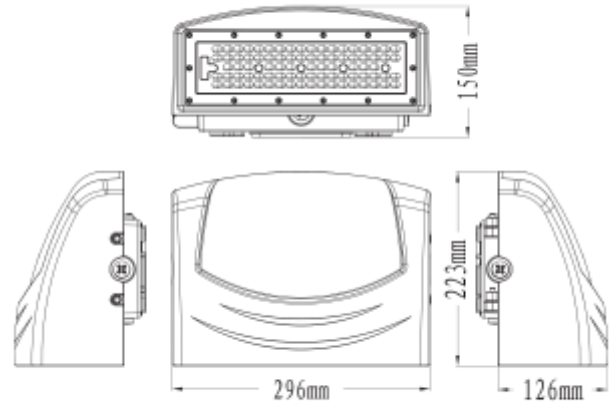

PRODUCT SHEET

Coxa

Art. no: 2281-2-2

Lighting Solutions

Coxa

SPECIFICATIONS

| | |
|--------------------------|------------------|
| Lightsource Type: | LED (built in) |
| System Power [W]: | 70W |
| CCT (Color Temperature): | 3000K |
| CRI / Ra: | 70 |
| Lumen Output: | 9850lm |
| Lumen LED (tc=25): | 10500lm |
| Beam Angle: | Asymmetric |
| Lens (Diffuser): | Clear |
| Dimming: | None |
| System Voltage [V]: | 230V 50Hz |
| Connection: | Terminal |
| Mounting: | Surface, Wall |
| Lifetime [h]: | L80B10: 100 000h |
| Lumen/W: | 140lm/W |
| MacAdam (SDCM): | 3 |
| Color: | Black |
| Length [mm]: | 223mm |
| Height [mm]: | 296mm |
| Width [mm]: | 150mm |
| Weight [kg]: | 3,9kg |

Coxa is a top quality LED wall pack designed for outdoor areas lighting and courtyard illumination. With Asymmetrical light distribution, Coxa is good to replace 250W Metal Halide lamps. With powder coating and sand textured housing, Coxa has good performance of corrosion-resistance. Default setting 70W. By using dip-switchit can be 53W/35W or 21W. 21W = 3200lm 35W = 5130lm 53W = 7685lm 70W = 9850lm