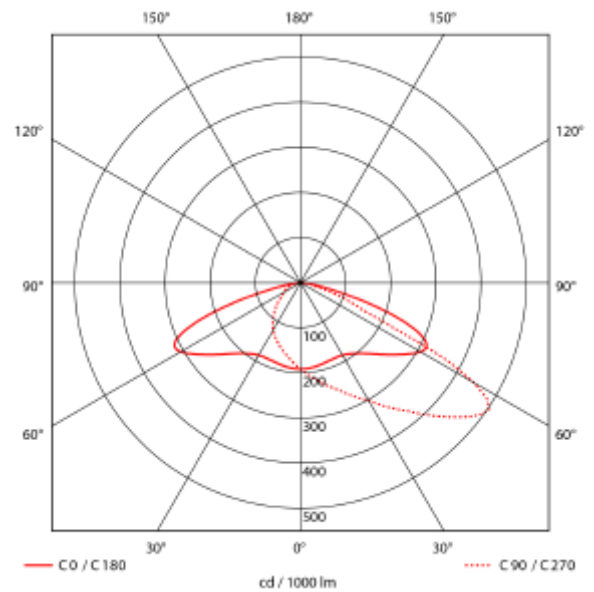

PRODUCT SHEET

Coxa

Art. no: 2281-2-2

Lighting Solutions

Coxa

SPECIFICATIONS

| | |
|--------------------------|------------------|
| Lightsource Type: | LED (built in) |
| System Power [W]: | 70W |
| CCT (Color Temperature): | 3000K |
| CRI / Ra: | 70 |
| Lumen Output: | 9850lm |
| Lumen LED (tc=25): | 10500lm |
| Beam Angle: | Asymmetric |
| Lens (Diffuser): | Clear |
| Dimming: | None |
| System Voltage [V]: | 230V 50Hz |
| Connection: | Terminal |
| Mounting: | Surface, Wall |
| Lifetime [h]: | L80B10: 100 000h |
| Lumen/W: | 140lm/W |
| MacAdam (SDCM): | 3 |
| Color: | Black |
| Length [mm]: | 223mm |
| Height [mm]: | 296mm |
| Width [mm]: | 150mm |
| Weight [kg]: | 3,9kg |

Coxa is a top quality LED wall pack designed for outdoor areas lighting and courtyard illumination. With Asymmetrical light distribution, Coxa is good to replace 250W Metal Halide lamps. With powder coating and sand textured housing, Coxa has good performance of corrosion-resistance. Default setting 70W. By using dip-switchit can be 53W/35W or 21W. 21W = 3200lm 35W = 5130lm 53W = 7685lm 70W = 9850lm