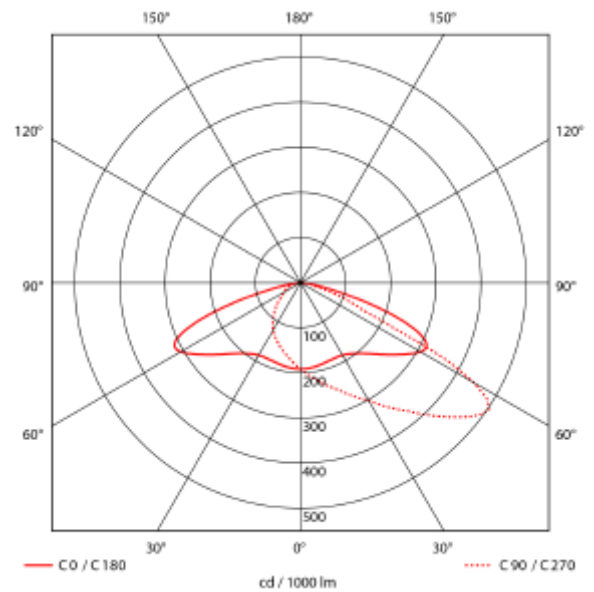

PRODUCT SHEET

Coxa

Art. no: 2283-2-2

Lighting Solutions

Coxa

SPECIFICATIONS

Lightsource Type:	LED (built in)
System Power [W]:	70W
CCT (Color Temperature):	4000K
CRI / Ra:	70
Lumen Output:	10000lm
Lumen LED (tc=25):	11000lm
Beam Angle:	Asymmetric
Lens (Diffuser):	Clear
Dimming:	None
System Voltage [V]:	230V 50Hz
Connection:	Terminal
Mounting:	Surface, Wall
Lifetime [h]:	L80B10: 100 000h
Lumen/W:	142lm/W
MacAdam (SDCM):	3
Color:	Black
Length [mm]:	223mm
Height [mm]:	296mm
Width [mm]:	150mm
Weight [kg]:	3,9kg

Coxa is a top quality LED wall pack designed for outdoor areas lighting and courtyard illumination. With Asymmetrical light distribution, Coxa is good to replace 250W Metal Halide lamps. With powder coating and sand textured housing, Coxa has good performance of corrosion-resistance. Default setting 70W. By using dip-switchit can be 53W/35W or 21W. 21W = 3260lm 35W = 5245lm 53W = 7890lm 70W = 10050lm