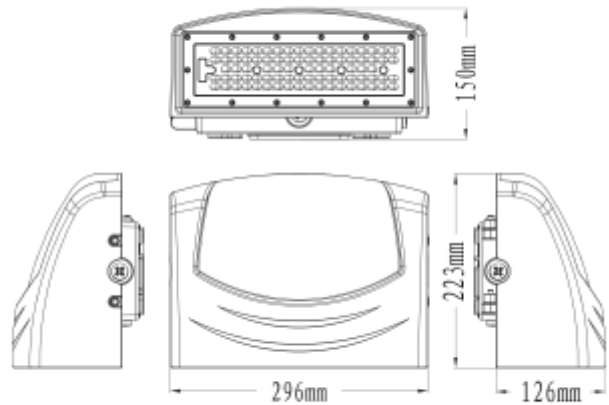

PRODUCT SHEET

Coxa

Art. no: 2283-2-2

Lighting Solutions

Coxa

SPECIFICATIONS

Lightsource Type:	LED (built in)
System Power [W]:	70W
CCT (Color Temperature):	4000K
CRI / Ra:	70
Lumen Output:	10000lm
Lumen LED (tc=25):	11000lm
Beam Angle:	Asymmetric
Lens (Diffuser):	Clear
Dimming:	None
System Voltage [V]:	230V 50Hz
Connection:	Terminal
Mounting:	Surface, Wall
Lifetime [h]:	L80B10: 100 000h
Lumen/W:	142lm/W
MacAdam (SDCM):	3
Color:	Black
Length [mm]:	223mm
Height [mm]:	296mm
Width [mm]:	150mm
Weight [kg]:	3,9kg

Coxa is a top quality LED wall pack designed for outdoor areas lighting and courtyard illumination. With Asymmetrical light distribution, Coxa is good to replace 250W Metal Halide lamps. With powder coating and sand textured housing, Coxa has good performance of corrosion-resistance. Default setting 70W. By using dip-switchit can be 53W/35W or 21W. 21W = 3260lm 35W = 5245lm 53W = 7890lm 70W = 10050lm