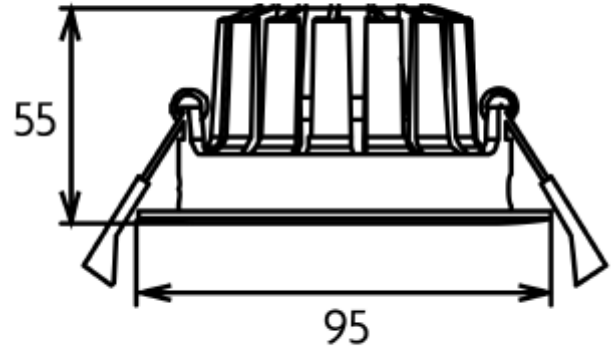

FDV SPEC SHEET

Acrux Adjustable

Art. no: 2302-36-3

Lighting Solutions

 82-88mm

Acrux Adjustable

Art. no: 2302-36-3

LIGHT TECHNICAL

Lightsource Type:	LED (built in)
Lumen Output:	790
Lumen LED (tc=25):	850
Beam Angle:	36°
CCT (Color Temperature):	3000
CRI / Ra:	90
Color Code:	930
MacAdam (SDCM):	3
Lens (Diffuser):	Clear

MOUNTING / CONNECTION

Connection:	QuickConnect
Cut-out [mm]:	Ø82-Ø88
Mounting:	Recessed, Ceiling

ELECTRICAL DATA

Dimming:	Phase-Cut
Dimming Phasecut Type:	Leading / Trailing edge
System Power [W]:	10
System Voltage [V]:	230V 50Hz
Protection Class:	2
Max load pr circuit - B10:	35
Max load pr circuit - B16:	56
Max load pr circuit - C10:	74
Max load pr circuit - C16:	118
Inrush current I _{max} [A]:	5
Inrush current time [µs]:	100
Socket / Cap-Base:	N/A
Current Output [mA]:	230
Voltage Forward Min [V]:	32
Voltage Forward Max [V]:	38