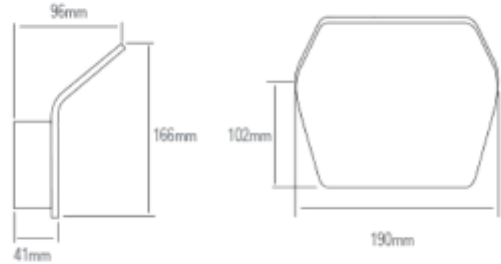

## FDV SPEC SHEET

Keops LED 1000lm 830 9W outdoor wall IP55 Anthracite Dim  
Art. no: 2313-2-5

### PRODUCT

Ingress Protection:	IP55
Lifetime [h]:	L80B10: 100 000
Length [mm]:	190
Height [mm]:	166
Width [mm]:	96
Weight [kg]:	0,95