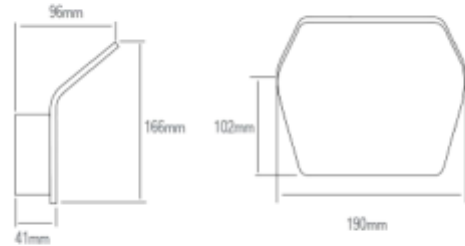

PRODUCT SHEET

Keops LED 1000lm 830 9W outdoor wall IP55 Anthracite Dim
Art. no: 2313-2-5

Lighting Solutions

Keops LED 1000lm 830 9W outdoor wall IP55 Anthraci

SPECIFICATIONS	
Lightsource Type:	LED (built in)
System Power [W]:	9W
CCT (Color Temperature):	3000K
CRI / Ra:	80
Lumen Output:	936lm
Lumen LED (tc=25):	1000lm
Lens (Diffuser):	Clear
Dimming:	Phase-Cut
System Voltage [V]:	230V 50Hz
Connection:	Terminal
Mounting:	Surface, Wall
Lifetime [h]:	L80B10: 100 000h
Lumen/W:	104lm/W
Length [mm]:	190mm
Height [mm]:	166mm
Width [mm]:	96mm
Weight [kg]:	0,95kg