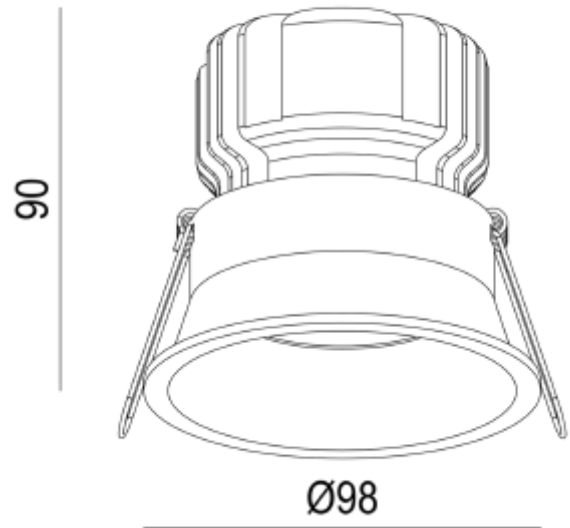

## FDV SPEC SHEET

Ceto Fixed

Art. no: 28830-2-36-2

Lighting Solutions

92mm

### LIGHT TECHNICAL

Lumen Output:	1335
Lumen LED (tc=25):	1500
Beam Angle:	36°
CCT (Color Temperature):	3000
CRI / Ra:	80
Color Code:	830
MacAdam (SDCM):	3
Lens (Diffuser):	Clear

### MOUNTING / CONNECTION

Connection:	QuickConnect
Cut-out [mm]:	Ø92
Mounting:	Recessed, Ceiling

### PRODUCT

To be recessed in insulation:	No
Ingress Protection:	IP44
Impact Protection:	IK02
Operating Temperature [°C]:	-20 - 45
Lifetime [h]:	L80B10: 100 000
Color:	Black
Height [mm]:	90
Diameter [mm]:	98
Weight [kg]:	0,25