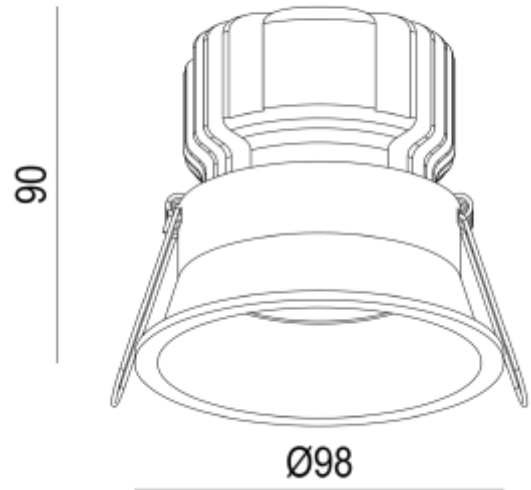

PRODUCT SHEET

Ceto Fixed

Art. no: 28830-2-36-2

Lighting Solutions

Ceto Fixed

92mm

Ceto Fixed is a downlight with 15W effect and secluded light source. 36° beam angle and IP44 certified. Ceto Fixed is the natural choice if you are looking for an exclusive expression that provides a comfortable and good light. Dimmable phase-cut driver included.

SPECIFICATIONS

System Power [W]:	15W
CCT (Color Temperature):	3000K
CRI / Ra:	80
Lumen Output:	1335lm
Lumen LED (tc=25):	1500lm
Beam Angle:	36°
Lens (Diffuser):	Clear
Dimming:	Phase-Cut
System Voltage [V]:	230V 50Hz
Connection:	QuickConnect
Mounting:	Recessed, Ceiling
Cut-out [mm]:	Ø92mm
Lifetime [h]:	L80B10: 100 000h
Lumen/W:	89lm/W
MacAdam (SDCM):	3
Color:	Black
Height [mm]:	90mm
Diameter [mm]:	98mm
Weight [kg]:	0,25kg
To be recessed in insulation:	No