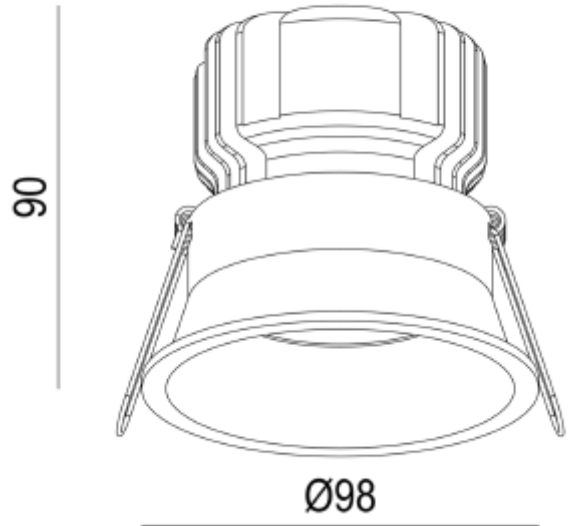

FDV SPEC SHEET

Ceto Fixed

Art. no: 28830-2-36-3

Lighting Solutions

92mm

Ceto Fixed

Art. no: 28830-2-36-3

LIGHT TECHNICAL

Lumen Output:	1426
Lumen LED (tc=25):	1500
Beam Angle:	36°
CCT (Color Temperature):	3000
CRI / Ra:	80
Color Code:	830
MacAdam (SDCM):	3
Lens (Diffuser):	Clear

MOUNTING / CONNECTION

Connection:	QuickConnect
Cut-out [mm]:	Ø92
Mounting:	Recessed, Ceiling

FDV SPEC SHEET

Ceto Fixed

Art. no: 28830-2-36-3

Lighting Solutions

PRODUCT

To be recessed in insulation:	No
Ingress Protection:	IP44
Impact Protection:	IK02
Operating Temperature [°C]:	-20 - 45
Lifetime [h]:	L80B10: 100 000
Color:	White
Height [mm]:	90
Diameter [mm]:	98
Weight [kg]:	0,25