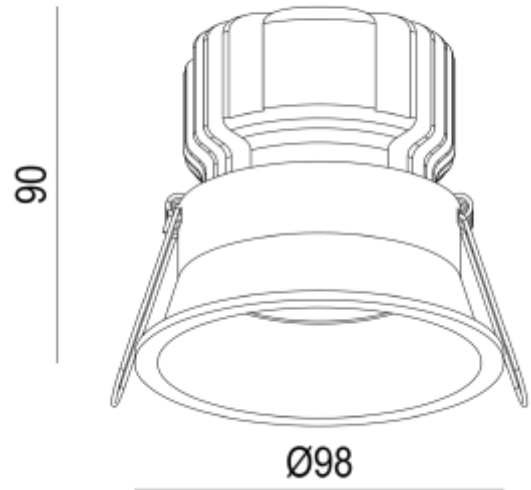

PRODUCT SHEET

Ceto Fixed

Art. no: 28830-2-36-3

Lighting Solutions

Ceto Fixed

Ø 92mm

Ceto Fixed is a downlight with 15W effect and secluded light source. 36° beam angle and IP44 certified. Ceto Fixed is the natural choice if you are looking for an exclusive expression that provides a comfortable and good light. Dimmable phase-cut driver included.

SPECIFICATIONS

System Power [W]:	15W
CCT (Color Temperature):	3000K
CRI / Ra:	80
Lumen Output:	1426lm
Lumen LED (tc=25):	1500lm
Beam Angle:	36°
Lens (Diffuser):	Clear
Dimming:	Phase-Cut
Flickerfree:	Yes
System Voltage [V]:	230V 50Hz
Connection:	QuickConnect
Mounting:	Recessed, Ceiling
Cut-out [mm]:	Ø92mm
Lifetime [h]:	L80B10: 100 000h
Lumen/W:	95lm/W
MacAdam (SDCM):	3
Color:	White
Height [mm]:	90mm
Diameter [mm]:	98mm
Weight [kg]:	0,25kg
To be recessed in insulation:	No