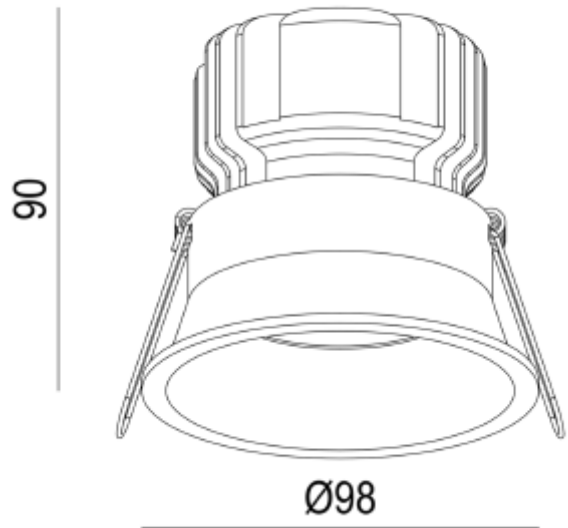

FDV SPEC SHEET

Ceto Fixed

Art. no: 28927-2-36-3

Lighting Solutions

92mm

Ceto Fixed

A

Art. no: 28927-2-36-3

LIGHT TECHNICAL

Lumen Output:	1015
Lumen LED (tc=25):	1100
CCT (Color Temperature):	2700
CRI / Ra:	90
Color Code:	927
MacAdam (SDCM):	3
Lens (Diffuser):	Clear

MOUNTING / CONNECTION

Connection:	QuickConnect
Cut-out [mm]:	Ø92
Mounting:	Recessed, Ceiling