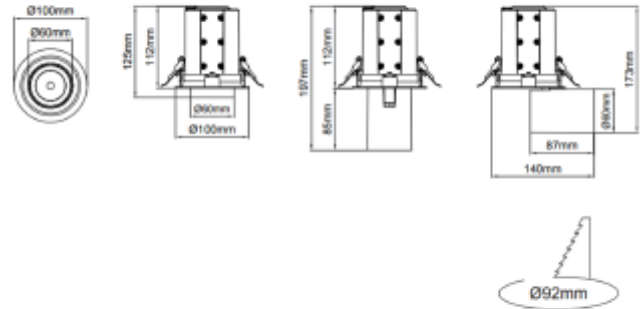

FDV SPEC SHEET

Aram Mini Single Round Base

Art. no: 40820-7-40-3

Lighting Solutions

Aram Mini Single Round Base

Art. no: 40820-7-40-3

LIGHT TECHNICAL

Lightsource Type:	LED (built in)
Lumen Output:	1350
Lumen LED (tc=25):	1650
Beam Angle:	40°
CCT (Color Temperature):	3000
CRI / Ra:	90
Color Code:	930
MacAdam (SDCM):	3
Lens (Diffuser):	Clear

MOUNTING / CONNECTION

Connection:	18i3 Quick connection
Cut-out [mm]:	Ø92
Mounting:	Recessed

ELECTRICAL DATA

Dimming:	None
System Power [W]:	15
System Voltage [V]:	230V 50Hz
Protection Class:	2