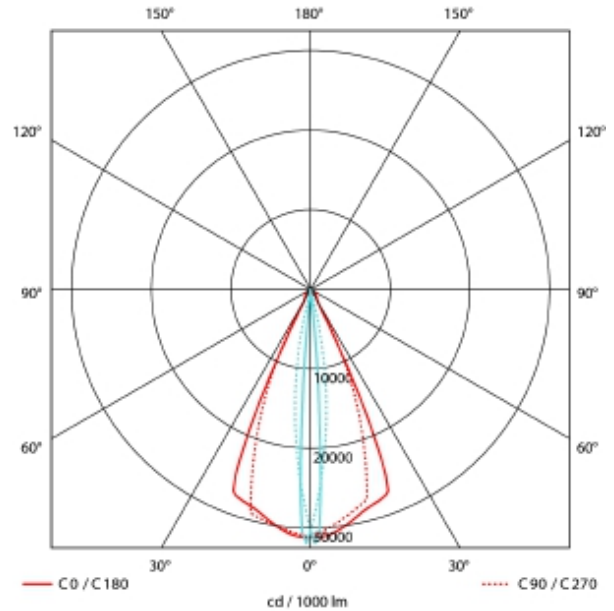

# Zoom Mini Spotlight

Zoom Mini is relatively small spotlight for use in track lighting systems. The unique zoom patent makes it possible to vary the beam angle between 5 - and 60 degrees making this model highly versatile. This Zoom Mini variant is available in both black and white color, 2700 and 3000 Kelvin and with phase cut dimming. The spotlight is made from robust die-cast aluminum.

### SPECIFICATIONS

Lightsource Type:	LED (built in)
System Power [W]:	15W
CCT (Color Temperature):	2700K
CRI / Ra:	97
Lumen LED (tc=25):	900lm
Beam Angle:	5-60°
Lens (Diffuser):	Clear
Dimming:	Phase-Cut
System Voltage [V]:	230V 50Hz
Connection:	Track 1-Circuit
Mounting:	Track, Ceiling
Lifetime [h]:	L80B10: 100 000h
Color:	White
Length [mm]:	261mm
Width [mm]:	60mm
Weight [kg]:	0,95kg