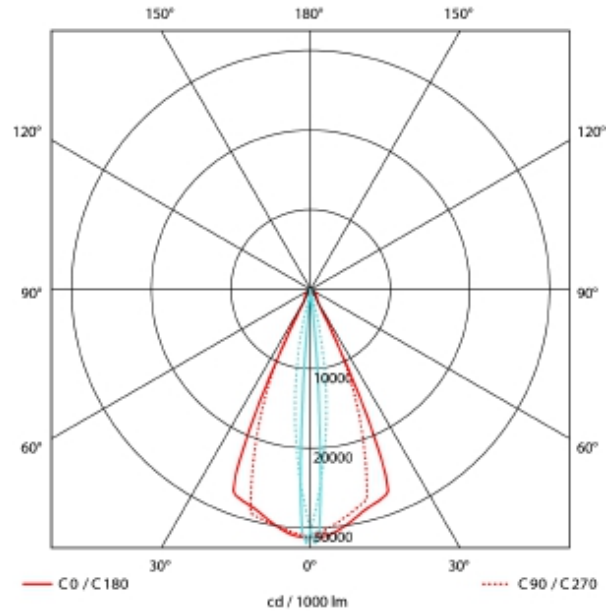

# Zoom Mini Spotlight

Zoom Mini is relatively small spotlight for use in track lighting systems. The unique zoom patent makes it possible to vary the beam angle between 5 - and 60 degrees making this model highly versatile. This Zoom Mini variant is available in both black and white color, 2700 and 3000 Kelvin and with phase cut dimming. The spotlight is made from robust die-cast aluminum.

### SPECIFICATIONS

Lightsource Type:	LED (built in)
System Power [W]:	15W
CCT (Color Temperature):	3000K
CRI / Ra:	97
Lumen LED (tc=25):	900lm
Beam Angle:	5-60°
Lens (Diffuser):	Clear
Dimming:	Phase-Cut
System Voltage [V]:	230V 50Hz
Connection:	Track 1-Circuit
Mounting:	Track, Ceiling
Lifetime [h]:	L80B10: 100 000h
Color:	Black
Length [mm]:	261mm
Width [mm]:	60mm
Weight [kg]:	0,95kg