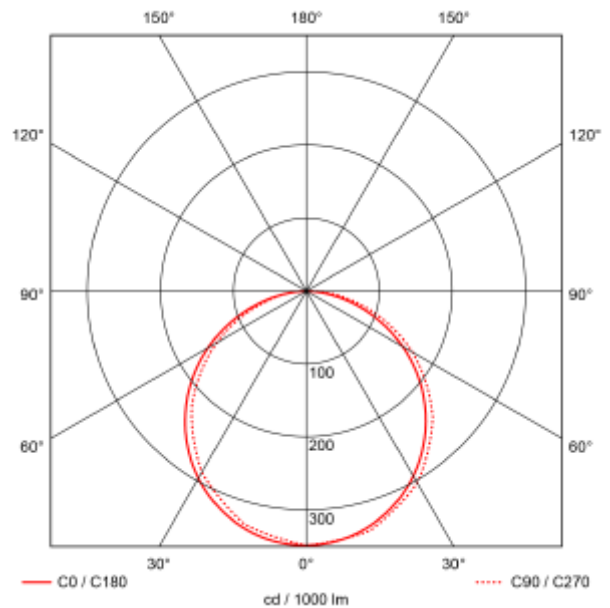

PRODUCT SHEET

Galactic C

Art. no: 9055-02-2-ddd

Lighting Solutions

Galactic C

Galactic C is our new series of circular lamps. Modern design combined with prismatic diffuser that gives a pleasant and comfortable light. Galactic has several mounting options, recessed, semi-recessed, surface mounted or suspended. Choose between 2700K and 3000K (dip-switch) with direct light or direct / indirect light. Galactic is delivered in size: Ø400mm, Ø600mm, Ø800mm and 1000mm.

SPECIFICATIONS

Lightsource Type:	LED (built in)
System Power [W]:	40W
CCT (Color Temperature):	2700-3000K
CRI / Ra:	80
Lumen LED (tc=25):	4200lm
Beam Angle:	120°
Lens (Diffuser):	Micropris.
Dimming:	DALI2
System Voltage [V]:	230V 50Hz
Connection:	QuickConnect
Mounting:	Partial-recessed, Surface, Pendant
Cut-out [mm]:	Ø220-Ø250mm
Lifetime [h]:	L80B10: 100 000h
MacAdam (SDCM):	3
Color:	Black
Height [mm]:	86mm
Width [mm]:	400mm
Weight [kg]:	3,2kg