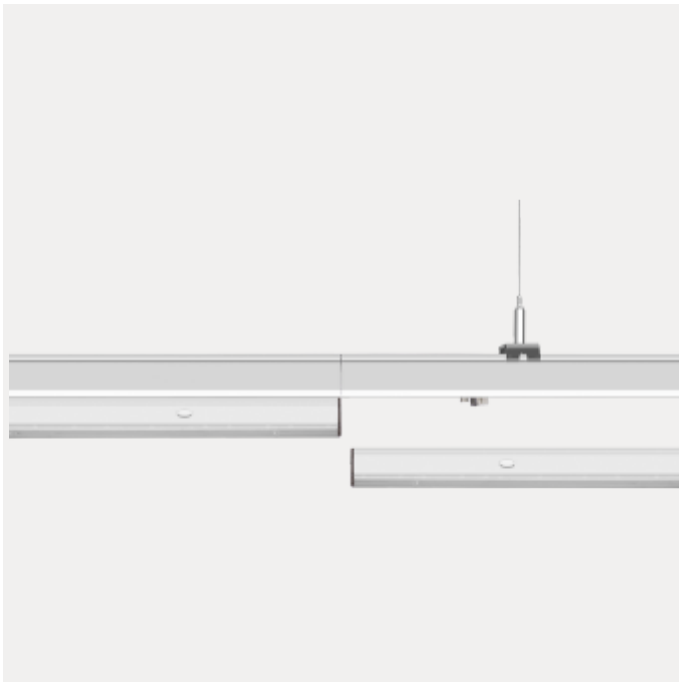

PRODUCT FAMILY SHEET

Trunk

Lighting Solutions

Trunk

Trunk is a premium quality and highly advanced linear pendant light system offering continuous light distribution. We offer a variety of accessories securing easy installation and various layouts ensuring a natural like lighting to any area. The Trunk light fixtures are manufactured in ultra-thin steel plates securing a long-life product. The Trunk fixtures are delivered with all needed installation details in one box and no tools are needed for the installation. Please see technical table below for detailed information. Batteries for emergency: 1 year warranty

VERSIONS

Art.No	Effect [W]	Cold Lumen [lm]	Lumen Output [lm]	CCT [K]	Beam Angle [°]	Lens Difuser	CRI [>]	Color	Light Control	Connection
CFL-1550-E-30 WD-08-3	50	7800	7629	3000		Clear	80	White	None	Trunk 8-wires
CFL-1535-E-30 DS-08-3	35	5600		3000	uble Asymetr	Clear	80	White	None	Trunk 8-wires
CFL-1535-40WD -08-3	35	5900	5678	4000	90°	Clear	80	White	None	Trunk 8-wires
CFL-1550-30WD -08-3-DA	50	7800	7629	3000	90°	Clear	80	White	orridor, DAL	Trunk 8-wires
CFL-1550-30NR -08-3	50	7800	7763	3000	60°	Clear	80	White	None	Trunk 8-wires
CFL-2-1550-30 WD-08-3	0/43/36/	7800	7629	3000	90°	Clear	80	White		Trunk 8-wires
CFL-2-1535-30 WD-08-3	35	5600	5450	3000	90°	Clear	80	White	None	Trunk 8-wires
CFL-2-1550-30 WD-08-3-DA	50	7800	7625	3000	90°	Clear	80	White	DALI2	Trunk 8-wires
CFL-2-1550-65 WD-08-3-DA	50	7450		6500	90°	Clear	90	White	DALI2	Trunk 8-wires