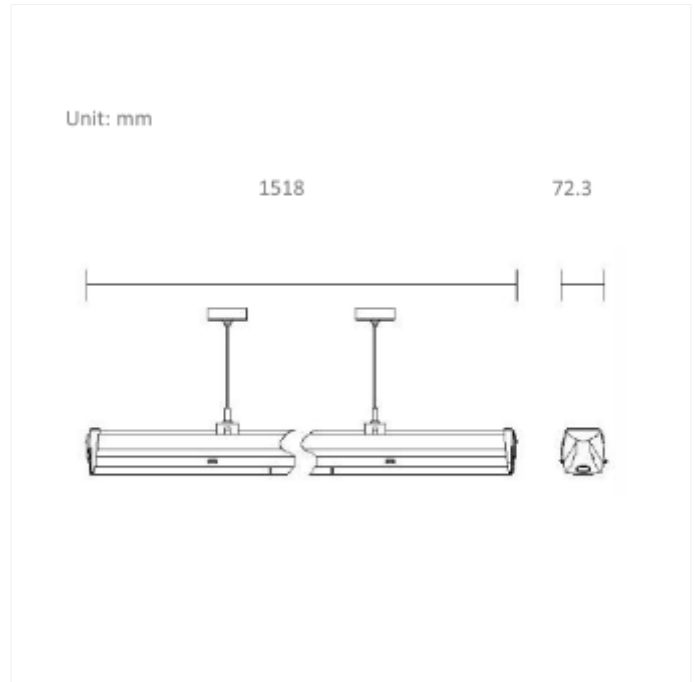

PRODUCT FAMILY SHEET

Trunk

Lighting Solutions

Trunk

Trunk is a premium quality and highly advanced linear pendant light system offering continuous light distribution. We offer a variety of accessories securing easy installation and various layouts ensuring a natural like lighting to any area. The Trunk light fixtures are manufactured in ultra-thin steel plates securing a long-life product. The Trunk fixtures are delivered with all needed installation details in one box and no tools are needed for the installation. Please see technical table below for detailed information. Batteries for emergency: 1 year warranty

VERSIONS

Art.No	Effect [W]	Cold Lumen [lm]	Lumen Output [lm]	CCT [K]	Beam Angle [°]	Lens Difuser	CRI [>]	Color	Light Control	Connection
CFL-1550-E-30 WD-08-3	50	7800	7629	3000		Clear	80	White	None	Trunk 8-wires
CFL-1535-E-30 DS-08-3	35	5600		3000	uble Asymetr	Clear	80	White	None	Trunk 8-wires
CFL-1535-40WD -08-3	35	5900	5678	4000	90°	Clear	80	White	None	Trunk 8-wires
CFL-1550-30WD -08-3-DA	50	7800	7629	3000	90°	Clear	80	White	orridor, DAL	Trunk 8-wires
CFL-1550-30NR -08-3	50	7800	7763	3000	60°	Clear	80	White	None	Trunk 8-wires
CFL-2-1550-30 WD-08-3	0/43/36/	7800	7629	3000	90°	Clear	80	White		Trunk 8-wires
CFL-2-1535-30 WD-08-3	35	5600	5450	3000	90°	Clear	80	White	None	Trunk 8-wires
CFL-2-1550-30 WD-08-3-DA	50	7800	7625	3000	90°	Clear	80	White	DALI2	Trunk 8-wires
CFL-2-1550-65 WD-08-3-DA	50	7450		6500	90°	Clear	90	White	DALI2	Trunk 8-wires