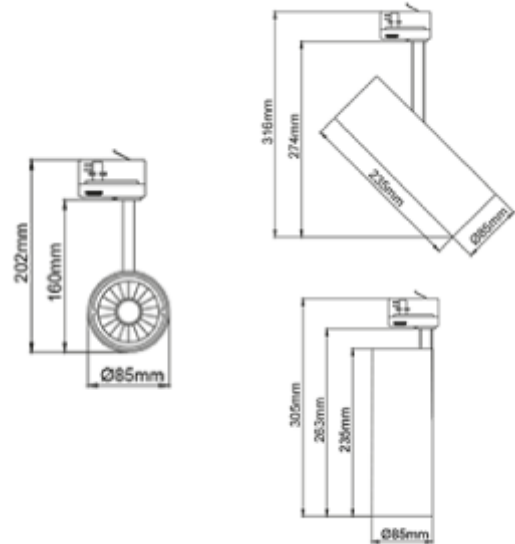

## PRODUCT SHEET

Silindir Maxi

Art. no: 1005-7-40-2

Lighting Solutions

# Silindir Maxi

Silindir Maxi is the most powerful spotlight in the Silindir-series. With 28W, high light output and CRI it is very suitable for stores and showrooms. The spotlight can be adjusted in all angles to meet every need. Tilttable 90° and 350° rotatable around its own axis. L305mm - Ø85mm

### SPECIFICATIONS

Lightsource Type:	LED (built in)
System Power [W]:	27W
CCT (Color Temperature):	3000K
CRI / Ra:	90
Lumen LED (tc=25):	3550lm
Beam Angle:	40°
Lens (Diffuser):	Clear
Dimming:	None
System Voltage [V]:	230V 50Hz
Connection:	Track 3-Circuit
Mounting:	Track, Ceiling
Lifetime [h]:	L80B10: 60 000h
MacAdam (SDCM):	3
Color:	Black
Height [mm]:	305mm
Width [mm]:	85mm
Weight [kg]:	1,3kg