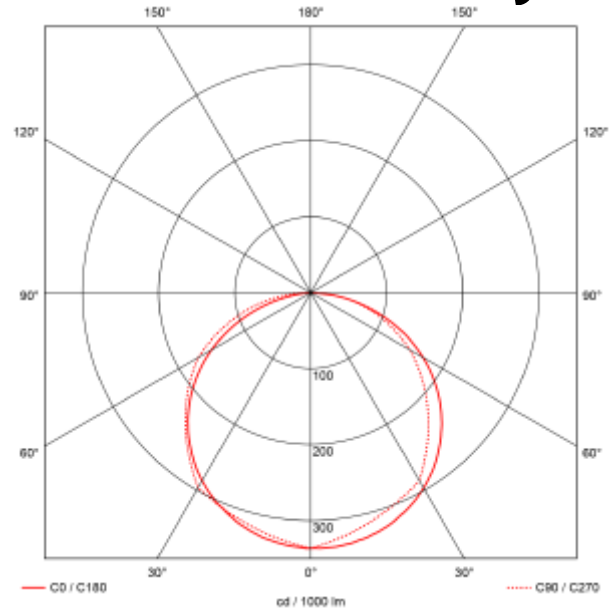

PRODUCT SHEET

Gemma Up or Down 360lm 830 45° 6W Dark Grey Phasecut

Art. no: 2395-2-45-7

Lighting Solutions

Gemma Up or Down 360lm 830 45° 6W Dark Grey Phas

SPECIFICATIONS

Lightsource Type:	LED (built in)
System Power [W]:	6W
CCT (Color Temperature):	3000K
CRI / Ra:	80
Lumen Output:	166lm
Lumen LED (tc=25):	360lm
Beam Angle:	45°
Lens (Diffuser):	Clear
Dimming:	Phase-Cut
System Voltage [V]:	230V 50Hz
Connection:	Terminal
Mounting:	Surface, Wall
Lumen/W:	28lm/W
Color:	Dark Grey
Length [mm]:	105mm
Height [mm]:	90mm
Width [mm]:	80mm
Weight [kg]:	0,5kg