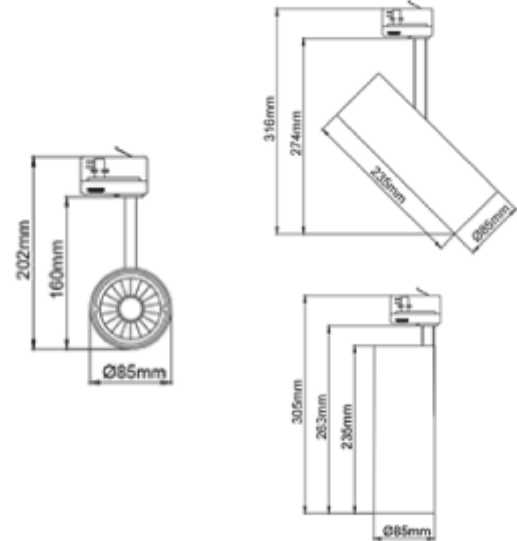

PRODUCT SHEET

Silindir Maxi

Art. no: 1005-6-20-2

Lighting Solutions

Silindir Maxi

Silindir Maxi is the most powerful spotlight in the Silindir-series. With 28W, high light output and CRI it is very suitable for stores and showrooms. The spotlight can be adjusted in all angles to meet every need. Tilttable 90° and 350° rotatable around its own axis. L305mm - Ø85mm

SPECIFICATIONS

Lightsource Type:	LED (built in)
System Power [W]:	28W
CCT (Color Temperature):	3000K
CRI / Ra:	90
Lumen Output:	2773lm
Lumen LED (tc=25):	3400lm
Beam Angle:	20°
Lens (Diffuser):	Clear
Dimming:	None
System Voltage [V]:	230V 50Hz
Connection:	Track 3-Circuit
Mounting:	Track, Ceiling
Lifetime [h]:	L80B10: 60 000h
UGR (<=):	11
Lumen/W:	99lm/W
MacAdam (SDCM):	3
Color:	Black
Height [mm]:	305mm
Width [mm]:	85mm
Weight [kg]:	1,3kg