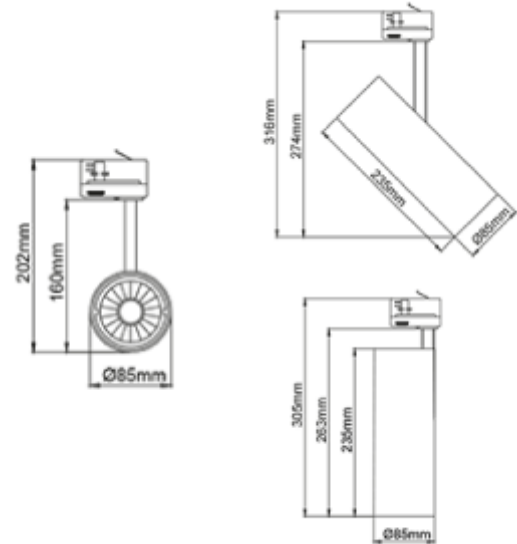

PRODUCT SHEET

Silindir Maxi

Art. no: 1005-6-20-3

Lighting Solutions

Silindir Maxi

Silindir Maxi is the most powerful spotlight in the Silindir-series. With 28W, high light output and CRI it is very suitable for stores and showrooms. The spotlight can be adjusted in all angles to meet every need. Tilttable 90° and 350° rotatable around its own axis. L305mm - Ø85mm

SPECIFICATIONS

Lightsource Type:	LED (built in)
System Power [W]:	28W
CCT (Color Temperature):	3000K
CRI / Ra:	90
Lumen Output:	2773lm
Lumen LED (tc=25):	3400lm
Beam Angle:	20°
Lens (Diffuser):	Clear
Dimming:	None
System Voltage [V]:	230V 50Hz
Connection:	Track 3-Circuit
Mounting:	Track, Ceiling
Lifetime [h]:	L80B10: 60 000h
UGR (<=):	11
Lumen/W:	99lm/W
MacAdam (SDCM):	3
Color:	White
Height [mm]:	305mm
Width [mm]:	85mm
Weight [kg]:	1,3kg