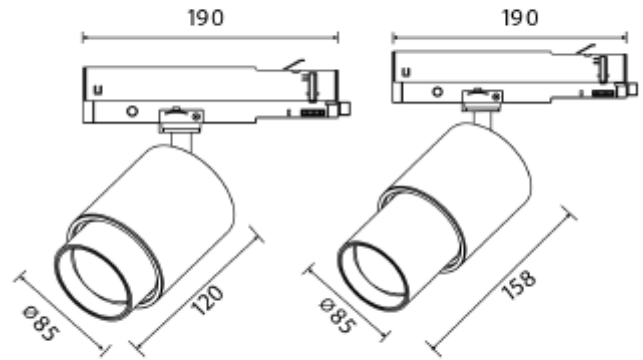

FDV SPEC SHEET

Zoom Spotlight

Art. no: 101140-2-660-2

Lighting Solutions

Zoom Spotlight

Art. no: 101140-2-660-2

LIGHT TECHNICAL

Lightsource Type:	LED (built in)
Lumen LED (tc=25):	950
Beam Angle:	6-60
CCT (Color Temperature):	3000
CRI / Ra:	80
Color Code:	830
Lens (Diffuser):	Clear

MOUNTING / CONNECTION

Connection:	Track 3-Circuit
Mounting:	Track

PRODUCT

Ingress Protection:	IP20
Lifetime [h]:	L80B10: 100 000
Color:	Black
Length [mm]:	158
Diameter [mm]:	85
Weight [kg]:	1
Housing Material :	Aluminium