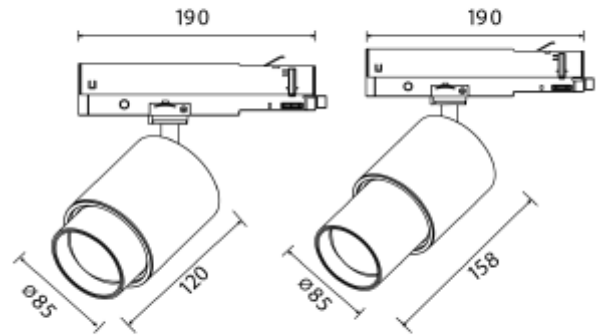

PRODUCT SHEET

Zoom Spotlight

Art. no: 101140-2-660-2

Lighting Solutions

Zoom Spotlight

The unique zoom patent makes it possible to vary the beam angle between 6 and 60 degrees making this model highly versatile. The Zoom is available in both black and white versions and is made from robust die-cast aluminum.

SPECIFICATIONS

Lightsource Type:	LED (built in)
CCT (Color Temperature):	3000K
CRI / Ra:	80
Lumen LED (tc=25):	950lm
Beam Angle:	6-60
Lens (Diffuser):	Clear
System Voltage [V]:	230V 50Hz
Connection:	Track 3-Circuit
Mounting:	Track
Lifetime [h]:	L80B10: 100 000h
Color:	Black
Length [mm]:	158mm
Diameter [mm]:	85mm
Weight [kg]:	1kg