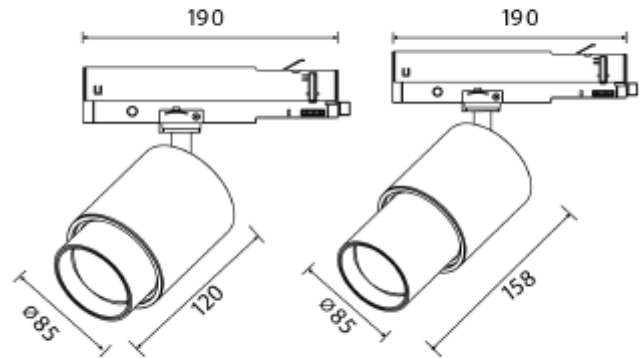

FDV SPEC SHEET

Zoom Spotlight

Art. no: 101140-2-660-3

Lighting Solutions

Zoom Spotlight

Art. no: 101140-2-660-3

LIGHT TECHNICAL

Lightsource Type:	LED (built in)
Lumen LED (tc=25):	950
Beam Angle:	6-60
CCT (Color Temperature):	3000
CRI / Ra:	80
Color Code:	830
Lens (Diffuser):	Clear

ELECTRICAL DATA

System Voltage [V]:	230V 50Hz
Protection Class:	1
Socket / Cap-Base:	N/A

MOUNTING / CONNECTION

Connection:	Track 3-Circuit
Mounting:	Track

PRODUCT

Ingress Protection:	IP20
Lifetime [h]:	L80B10: 100 000
Color:	White
Length [mm]:	158
Diameter [mm]:	85
Weight [kg]:	1
Housing Material :	Aluminium