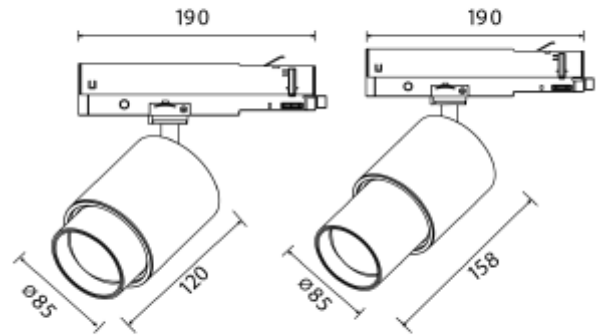

## PRODUCT SHEET

Zoom Spotlight

Art. no: 101140-2-660-3

*Lighting Solutions*

# Zoom Spotlight

The unique zoom patent makes it possible to vary the beam angle between 6 and 60 degrees making this model highly versatile. The Zoom is available in both black and white versions and is made from robust die-cast aluminum.

### SPECIFICATIONS

Lightsource Type:	LED (built in)
CCT (Color Temperature):	3000K
CRI / Ra:	80
Lumen LED (tc=25):	950lm
Beam Angle:	6-60
Lens (Diffuser):	Clear
System Voltage [V]:	230V 50Hz
Connection:	Track 3-Circuit
Mounting:	Track
Lifetime [h]:	L80B10: 100 000h
Color:	White
Length [mm]:	158mm
Diameter [mm]:	85mm
Weight [kg]:	1kg