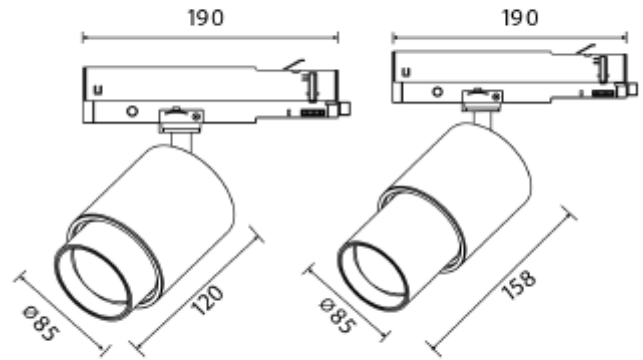

## FDV SPEC SHEET

Zoom Spotlight

Art. no: 101144-660-2

*Lighting Solutions*

### LIGHT TECHNICAL

Lightsource Type:	LED (built in)
Lumen LED (tc=25):	1000
Beam Angle:	6-60°
CCT (Color Temperature):	4000
CRI / Ra:	90
Color Code:	940
Lens (Diffuser):	Clear

### MOUNTING / CONNECTION

Connection:	Track 3-Circuit
Mounting:	Track

### PRODUCT

Ingress Protection:	IP20
Lifetime [h]:	L80B10: 100 000
Color:	Black
Length [mm]:	158
Diameter [mm]:	85
Weight [kg]:	1
Housing Material :	Aluminium