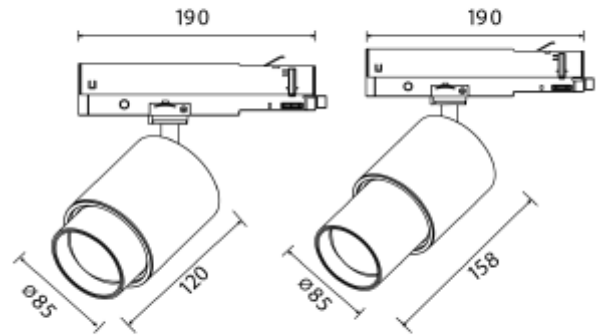

PRODUCT SHEET

Zoom Spotlight

Art. no: 101144-660-2

Lighting Solutions

Zoom Spotlight

The unique zoom patent makes it possible to vary the beam angle between 6 and 60 degrees making this model highly versatile. The Zoom is available in both black and white versions and is made from robust die-cast aluminum.

SPECIFICATIONS

Lightsource Type:	LED (built in)
System Power [W]:	20W
CCT (Color Temperature):	4000K
CRI / Ra:	90
Lumen LED (tc=25):	1000lm
Beam Angle:	6-60°
Lens (Diffuser):	Clear
Dimming:	None
System Voltage [V]:	230V 50Hz
Connection:	Track 3-Circuit
Mounting:	Track
Lifetime [h]:	L80B10: 100 000h
Color:	Black
Length [mm]:	158mm
Diameter [mm]:	85mm
Weight [kg]:	1kg