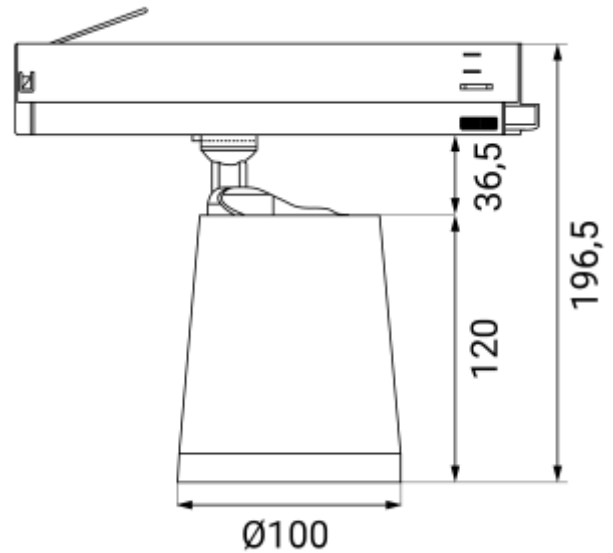

## PRODUCT SHEET

Cone Spotlight

Art. no: 101200-40-2

*Lighting Solutions*

# Cone Spotlight

Cone shaped spotlight with high lumen efficiency for use in 3-circuit track. Available in black and white color with 3000K and CRI 90.

### SPECIFICATIONS

Lightsource Type:	LED (built in)
System Power [W]:	26W
CCT (Color Temperature):	3000K
CRI / Ra:	80
Lumen Output:	2776lm
Lumen LED (tc=25):	3800lm
Beam Angle:	40°
Lens (Diffuser):	Clear
Dimming:	None
System Voltage [V]:	230V 50Hz
Connection:	Track 3-Circuit
Mounting:	Track, Ceiling
Lifetime [h]:	L80B10: 100 000h
Lumen/W:	107lm/W
Color:	Black
Height [mm]:	196,5mm
Width [mm]:	100mm
Weight [kg]:	0,75kg