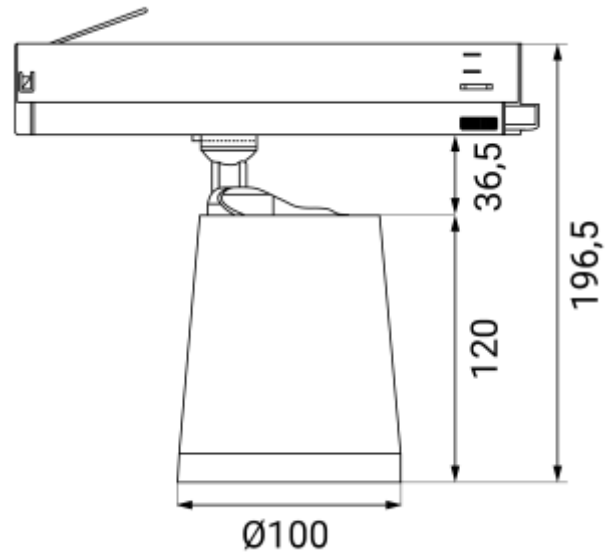

PRODUCT SHEET

Cone Spotlight

Art. no: 101203-20-2

NORLUX®

Lighting Solutions

Cone Spotlight

Cone shaped spotlight with high lumen efficiency for use in 3-circuit track. Available in black and white color with 3000K and CRI 90.

A+

SPECIFICATIONS

Lightsource Type:	LED (built in)
System Power [W]:	26W
CCT (Color Temperature):	3000K
CRI / Ra:	90
Lumen Output:	3125lm
Lumen LED (tc=25):	3200lm
Beam Angle:	20°
Lens (Diffuser):	Clear
Dimming:	None
System Voltage [V]:	230V 50Hz
Connection:	Track 3-Circuit
Mounting:	Track, Ceiling
Lifetime [h]:	L80B10: 100 000h
Lumen/W:	120lm/W
MacAdam (SDCM):	3
Color:	Black
Length [mm]:	100mm
Height [mm]:	196,5mm
Width [mm]:	100mm
Weight [kg]:	0,75kg