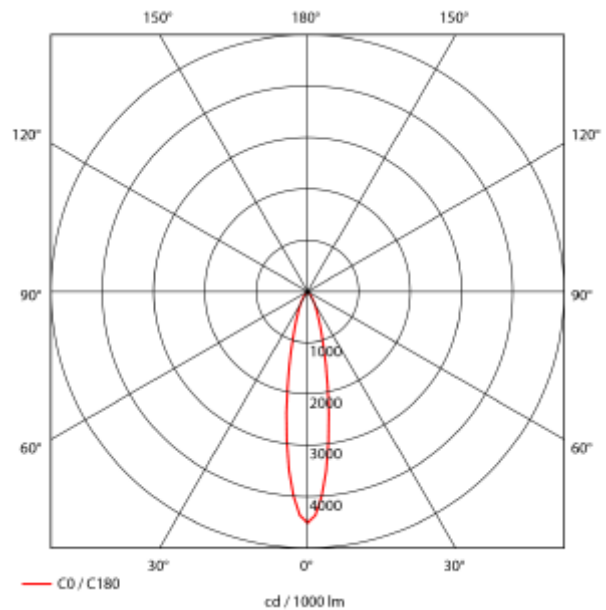

PRODUCT SHEET

Cone Spotlight

Art. no: 101203-20-2

NORLUX®

Lighting Solutions

Cone Spotlight

Cone shaped spotlight with high lumen efficiency for use in 3-circuit track. Available in black and white color with 3000K and CRI 90.

A+

SPECIFICATIONS

Lightsource Type:	LED (built in)
System Power [W]:	26W
CCT (Color Temperature):	3000K
CRI / Ra:	90
Lumen Output:	3125lm
Lumen LED (tc=25):	3200lm
Beam Angle:	20°
Lens (Diffuser):	Clear
Dimming:	None
System Voltage [V]:	230V 50Hz
Connection:	Track 3-Circuit
Mounting:	Track, Ceiling
Lifetime [h]:	L80B10: 100 000h
Lumen/W:	120lm/W
MacAdam (SDCM):	3
Color:	Black
Length [mm]:	100mm
Height [mm]:	196,5mm
Width [mm]:	100mm
Weight [kg]:	0,75kg