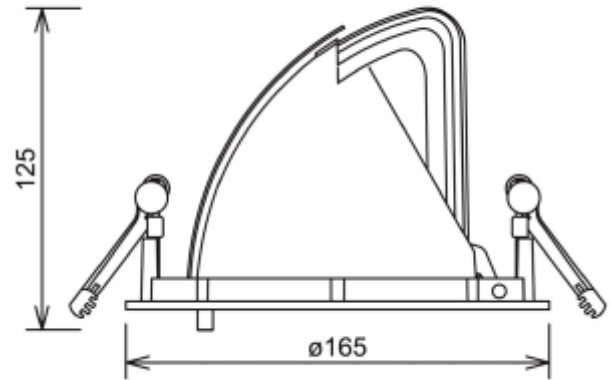

PRODUCT SHEET

Zeta Mini

Art. no: 1017-7-30-2

Lighting Solutions

Zeta Mini

 155mm

Zeta Mini is a small flexible LED downlight replacing the well-known Zebra mini, offering the same great quality and adjustment possibilities. The Zeta mini is supplied with 18i3 cable connector and can be delivered with a variety of connection options. The down light is available in three different colors.

SPECIFICATIONS

Lightsource Type:	LED (built in)
System Power [W]:	27W
CCT (Color Temperature):	2700K
CRI / Ra:	80
Lumen LED (tc=25):	4050lm
Beam Angle:	30°
Lens (Diffuser):	Clear
Dimming:	None
System Voltage [V]:	230V 50Hz
Connection:	18i3 Quick connection
Mounting:	Recessed, Ceiling
Cut-out [mm]:	Ø155mm
Lifetime [h]:	L80B10: 100 000h
Color:	Black
Length [mm]:	165mm
Height [mm]:	125mm
Width [mm]:	165mm
Weight [kg]:	0,95kg
To be recessed in insulation:	No