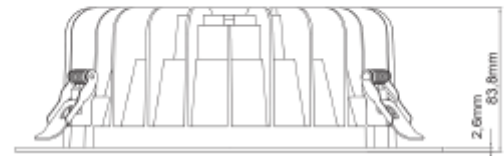

FDV SPEC SHEET

Leila R

Art. no: 102220-01-3

Lighting Solutions

Leila R

Art. no: 102220-01-3

LIGHT TECHNICAL

Lightsource Type:	LED (built in)
Lumen Output:	1095
Lumen LED (tc=25):	1500
Beam Angle:	70°
CCT (Color Temperature):	3000
CRI / Ra:	90
Color Code:	930
MacAdam (SDCM):	3
Lens (Diffuser):	Opal

MOUNTING / CONNECTION

Connection:	Depending on driver
Cut-out [mm]:	240
Mounting:	Recessed, Ceiling

PRODUCT

To be recessed in insulation:	No
Ingress Protection:	IP20
Lifetime [h]:	L80B10: 100 000
Color:	White
Height [mm]:	84
Diameter [mm]:	250