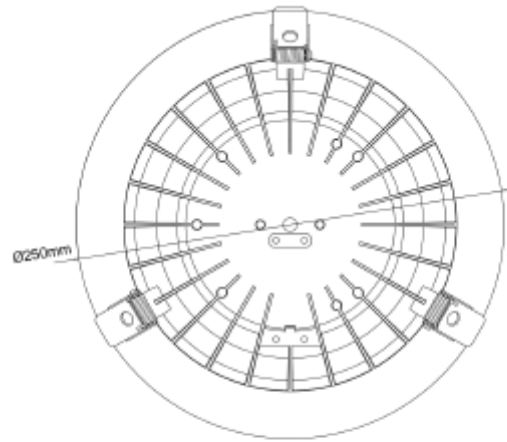

FDV SPEC SHEET

Leila R

Art. no: 102220-01-3

Lighting Solutions

Leila R

Art. no: 102220-01-3

LIGHT TECHNICAL

Lightsource Type:	LED (built in)
Lumen Output:	1095
Lumen LED (tc=25):	1500
Beam Angle:	70°
CCT (Color Temperature):	3000
CRI / Ra:	90
Color Code:	930
MacAdam (SDCM):	3
Lens (Diffuser):	Opal

MOUNTING / CONNECTION

Connection:	Depending on driver
Cut-out [mm]:	240
Mounting:	Recessed, Ceiling

PRODUCT

To be recessed in insulation:	No
Ingress Protection:	IP20
Lifetime [h]:	L80B10: 100 000
Color:	White
Height [mm]:	84
Diameter [mm]:	250